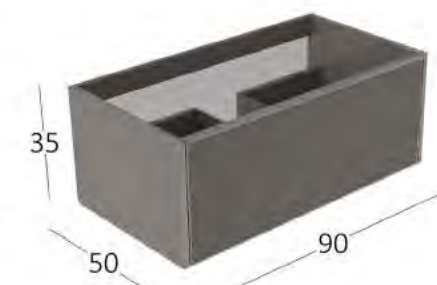

NOT
AVAILABLE

NOT
AVAILABLE

WHITE ACRYLIC
COUNTERTOPS

ACQUA SLIM
CABINETS

WASHBASIN&COUNTERTOP COMBINATION

ELIPS GLASS
COUNTERTOPS

NOT
AVAILABLE

WAVE GLASS
COUNTERTOPS