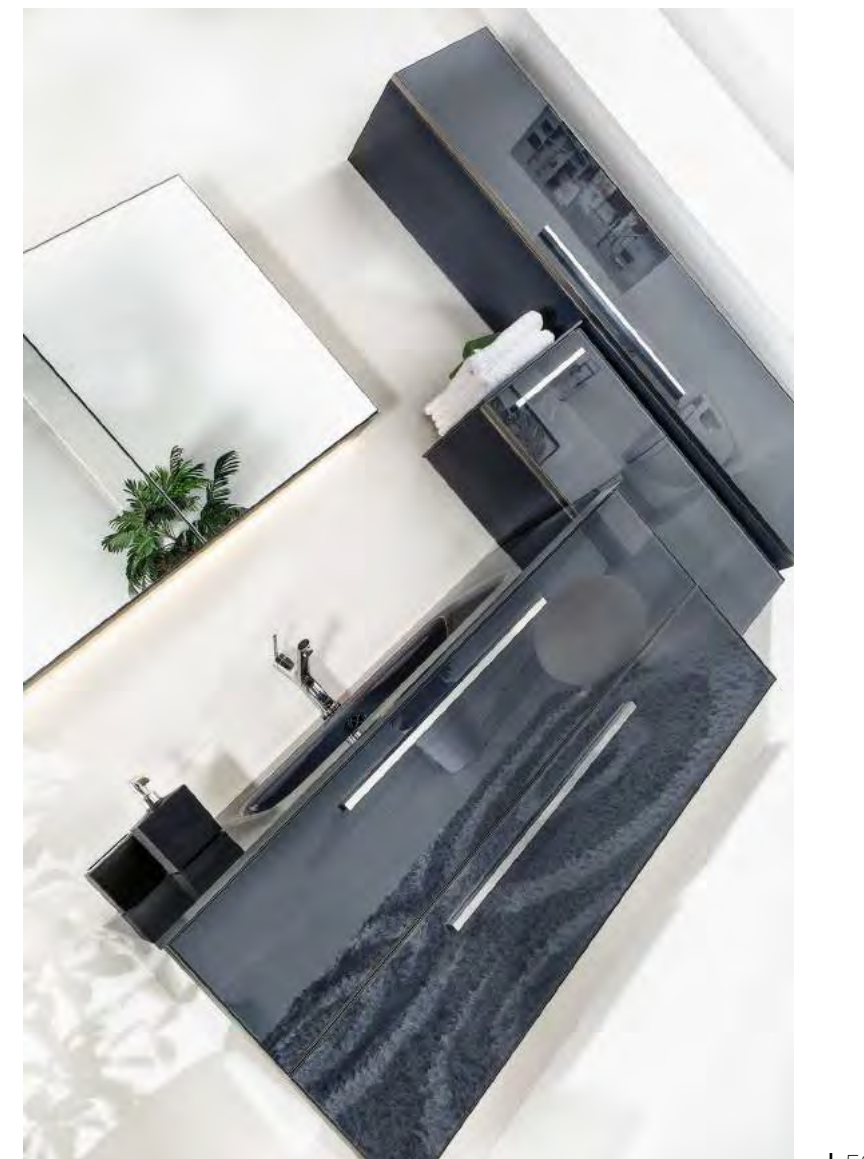

Sink Cabinet
Mirror Cabinet
Washing Machine Cabinet
Color Code

W(111) H(50) D(52) cm
W(110) H(65) cm
W(70) H(188) D(70) cm
025 Marrone Glass

Flat

Composizione - 18

Flat

Composizione - 19

Sink Cabinet	W(111) H(50) D(52) cm
Mirror Cabinet	W(110) H(65) cm
Lower Cabinet	W(35) H(75) D(28,5) cm
Tall Cabinet	W(35) H(145) D(28,5) cm
Color Code	024 Antracite Glass