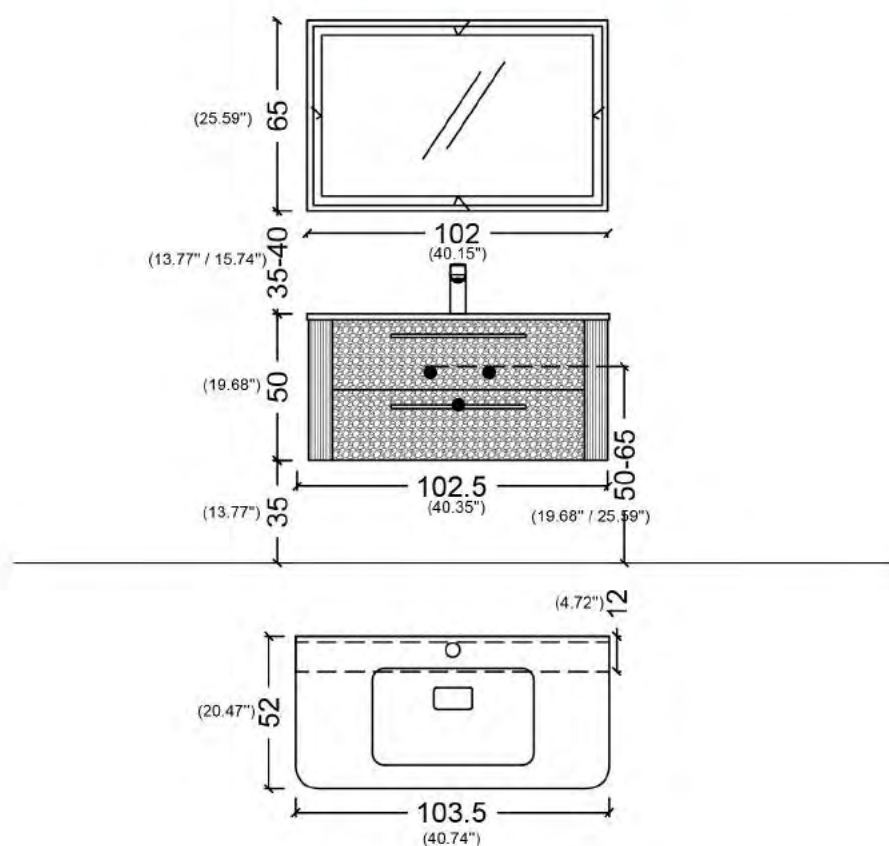

COMPOSIZIONE - 15

ITEM	PRODUCT	ORDER CODE	INFO
1	LED LIGHT MIRROR	AA07S065-103	102*65 CM LED LIGHT MIRROR
1	SINK CABINET	RD002L33-103	BODY AND DOOR LEATHER SINK CABINET (COLOR CODE) 021 ANACONDA GINGER
1	COUNTERTOP	TKM1009P-104	INTEGRATED SOLID COUNTERTOP