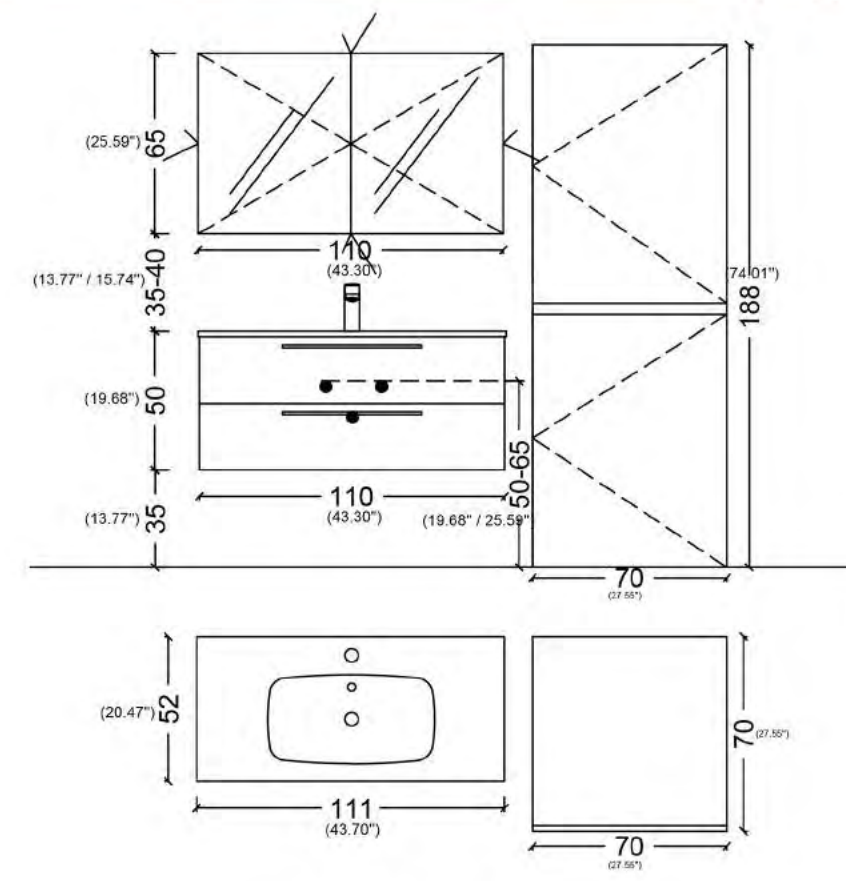

COMPOSIZIONE - 18

ITEM	PRODUCT	ORDER CODE	INFO
1	MIRROR CABINET	AD025U72-110	110*65 CM MIRROR CABINET
1	SINK CABINET	FL002G23-110	BODY AND DOOR GLASS SINK CABINET (COLOR CODE)025 MARRONE GLASS
1	COUNTERTOP	TKM1003G-111	INTEGRATED GLASS COUNTERTOP (COLOR CODE)025 MARRONE GLASS
2	WASHING MACHINE CABINET	CM031G22-070	WASHING MACHINE CABINET (COLOR CODE)025 MARRONE GLASS