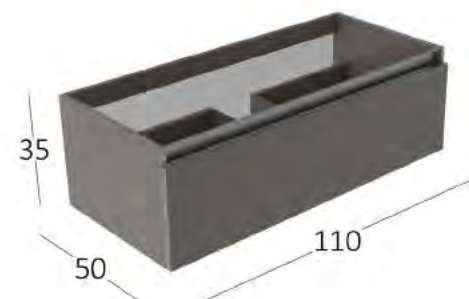

NOT
AVAILABLE

ITALIAN GLASS
COUNTERTOPS

DROP SOLID
COUNTERTOPS

12MM SQUARE
SOLID
COUNTERTOPS

12MM OVAL SOLID
COUNTERTOPS

WHITE ACRYLIC
COUNTERTOPS

ACQUA SLIM
CABINETS

WASHBASIN&COUNTERTOP COMBINATION