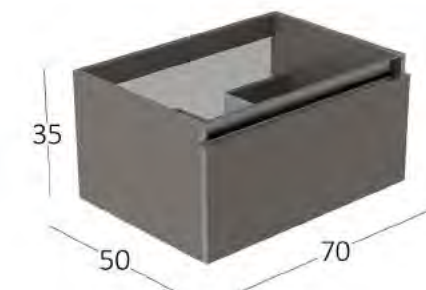

NOT
AVAILABLE

NOT
AVAILABLE

WHITE ACRYLIC
COUNTERTOPS

ACQUA SLIM
CABINETS

WASHBASIN&COUNTERTOP COMBINATION

ELIPS GLASS
COUNTERTOPS

NOT
AVAILABLE

WAVE GLASS
COUNTERTOPS