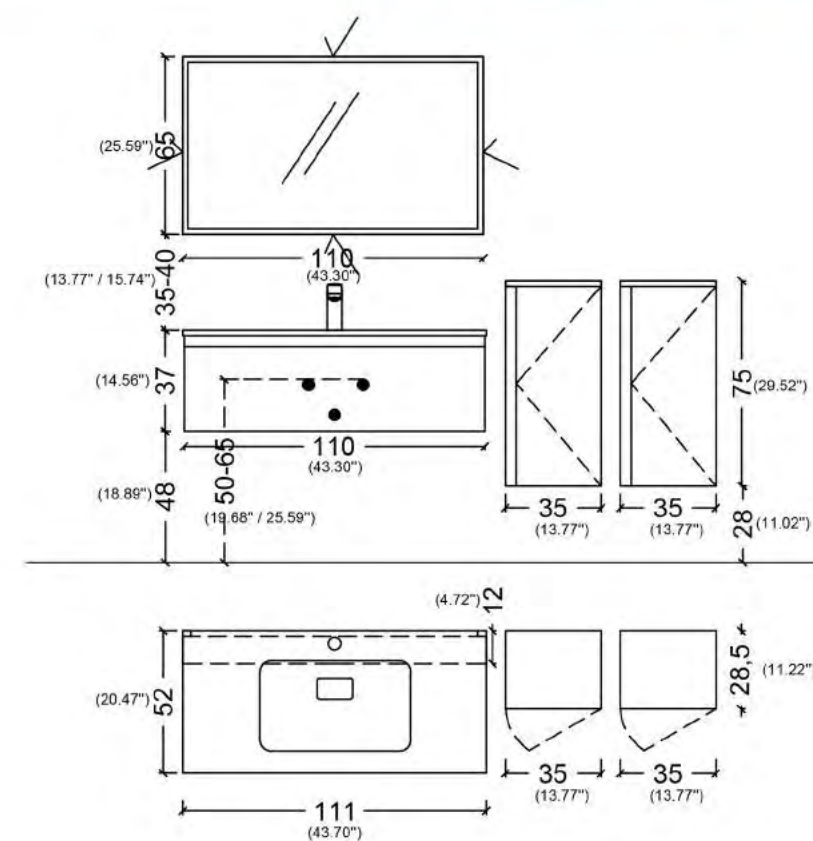

Sink Cabinet W(139) H(50) D(52) cm
 Mirror Cabinet W(139) H(65) cm
 Lower Cabinet W(35) H(75) D(28,5) cm X2
 Color Code 011 White

Armadi Art®

MILANO • ISTANBUL • NEWYORK

COMPOSIZIONE - 1

ITEM	PRODUCT	ORDER CODE	INFO
1	LED LIGHT MIRROR	AA04B065-120	120*65 cm LED LIGHT MIRROR
1	SINK CABINET	SL001G21-120	BODY AND DOOR GLASS SINK CABINET (COLOR CODE) 028 VISIONE GLASS
1	COUNTERTOP	TKM1006G-121	INTEGRATED WASHBASIN WAVE GLASS (COLOR CODE) 028 VISIONE GLASS
1	TALL CABINET	BD017G21	BODY AND DOOR GLASS (COLOR CODE) 028 VISIONE GLASS