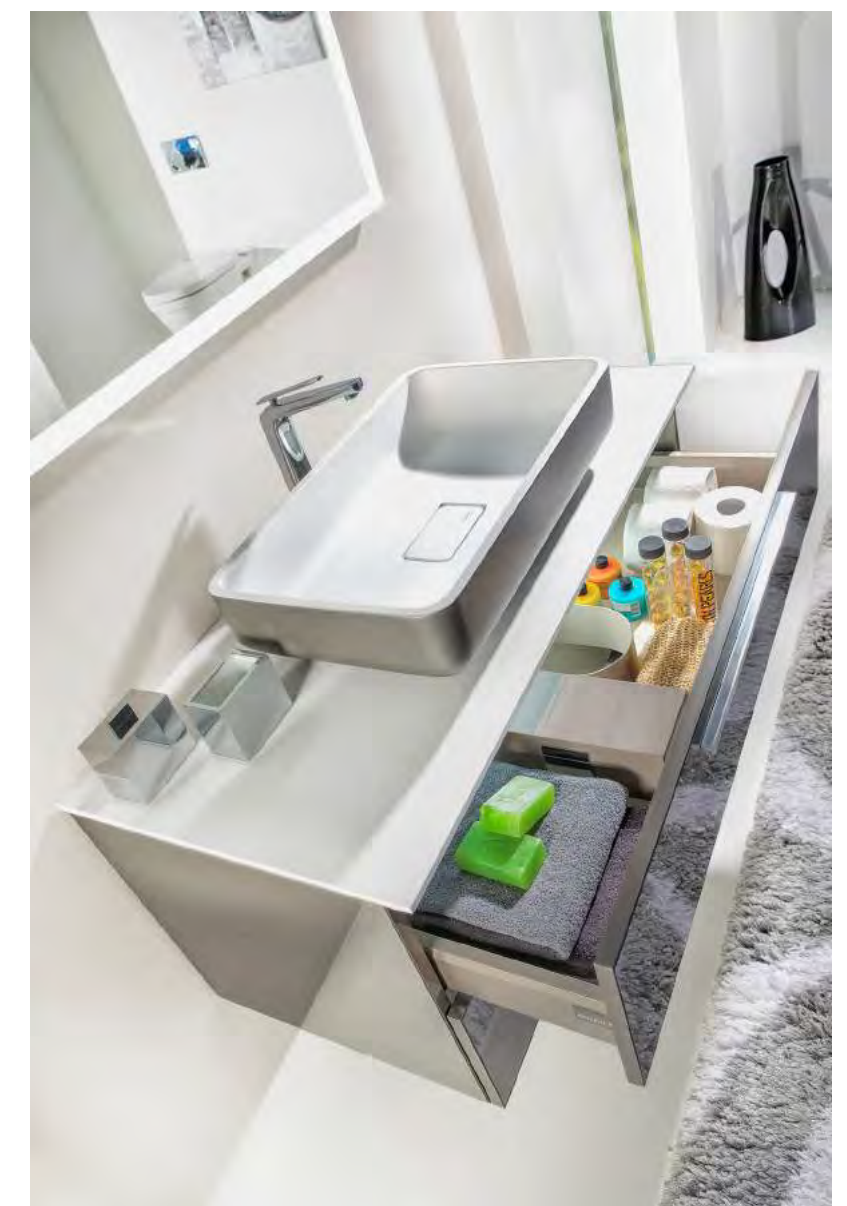

Sink Cabinet W(111) H(50) D(52) cm
 Led Light Mirror W(110) H(65) cm
 Color Code 013 Dark Crocodile

Flat

Composizione - 27

Sink Cabinet
Led Light Mirror
Color Code

W(111) H(50) D(52) cm
W(110) H(65) cm
030 Grigio Glass