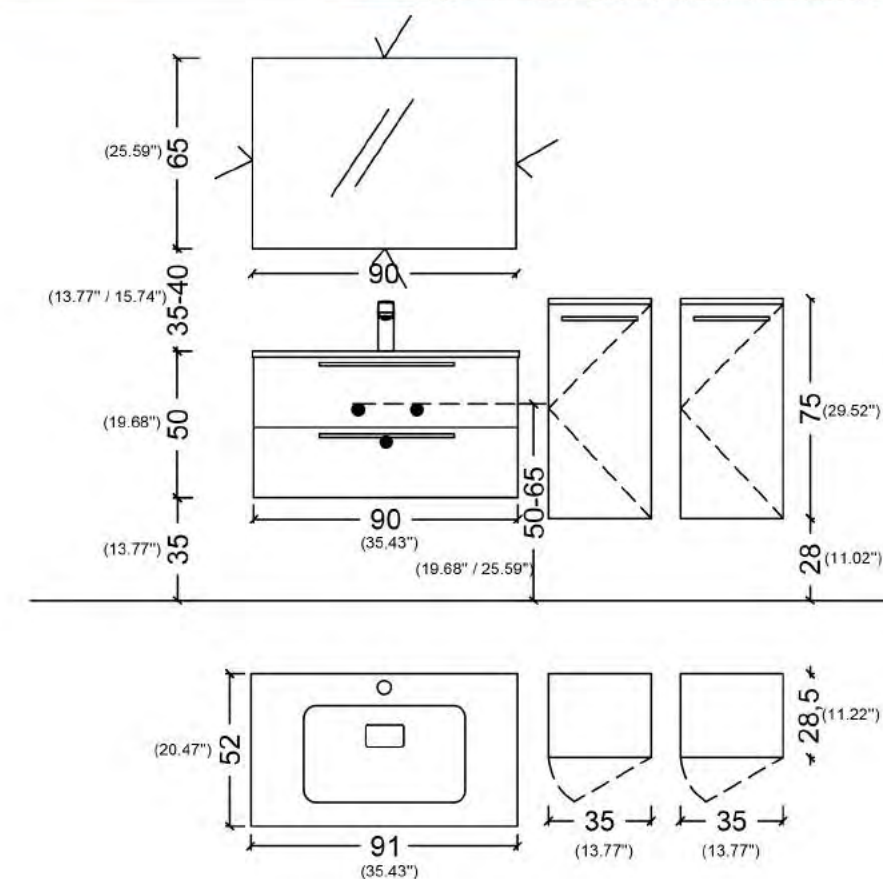

COMPOSIZIONE - 28

ITEM	PRODUCT	ORDER CODE	INFO
1	LED LIGHT MIRROR	AA02S065-090	90*65 CM LED LIGHT MIRROR
1	SINK CABINET	FL002C13-090	BODY AND DOOR COMPACT SINK CABINET (COLOR CODE) 004 DARK TEAK
1	COUNTERTOP	TKM1002P-091	INTEGRATED SOLID COUNTERTOP
1	LOWER CABINET	AB020C13-035	BODY AND DOOR COMPACT (COLOR CODE) 004 DARK TEAK