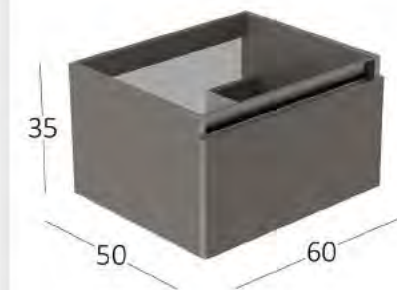

NOT
AVAILABLE

NOT
AVAILABLE

WHITE ACRYLIC
COUNTERTOPS

ACQUA SLIM
CABINETS

WASHBASIN&COUNTERTOP COMBINATION

ELIPS GLASS
COUNTERTOPS

NOT
AVAILABLE

WAVE GLASS
COUNTERTOPS