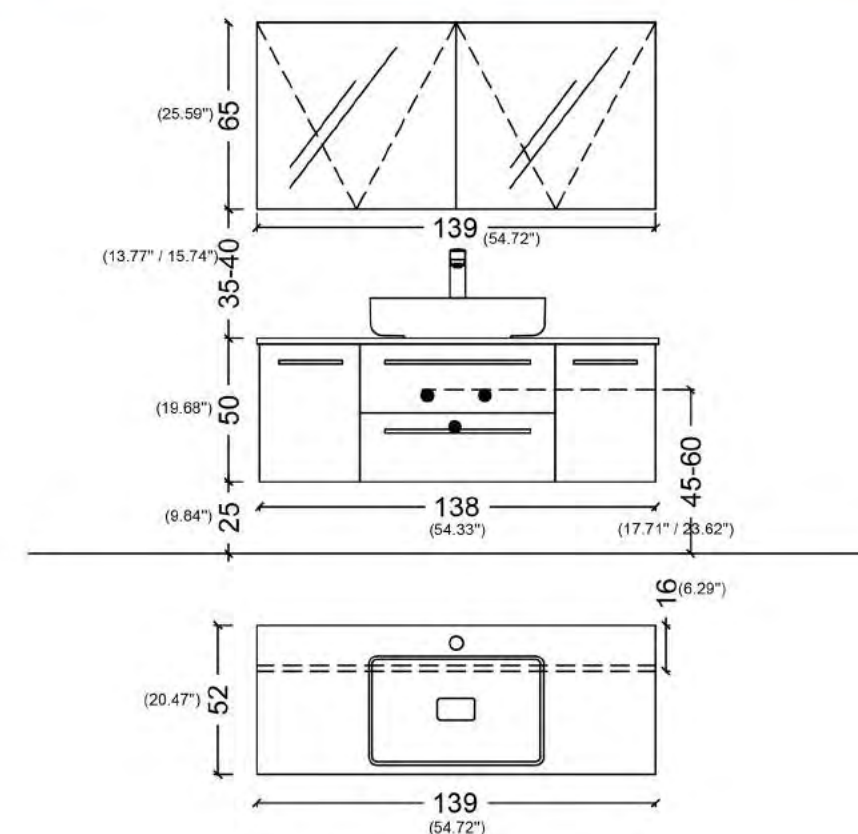

COMPOSIZIONE - 20

ITEM	PRODUCT	ORDER CODE	INFO
1	MIRROR CABINET	AD025U72-139	139*65 CM MIRROR CABINET
1	SINK CABINET	FL006G23-138	BODY AND DOOR GLASS SINK CABINET (COLOR CODE) 029 LATTE GLASS
1	COUNTERTOP	TKM1002P-139	SOLID COUNTERTOP
1	SINK	TL201P	SINK (COLOR CODE) 029 LATTE GLASS