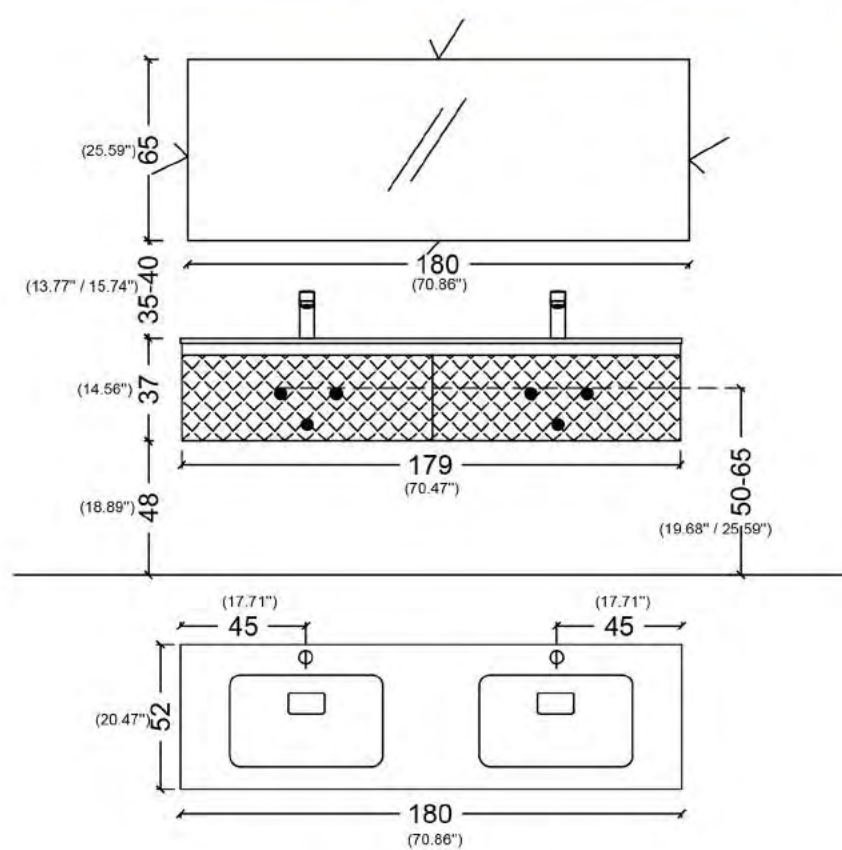

COMPOSIZIONE - 3

ITEM	PRODUCT	ORDER CODE	INFO
1	LED LIGHT MIRROR	AA02S065-180	180*65 CM LED LIGHT MIRROR
1	SINK CABINET	SL005L31-179	BODY AND DOOR LEATHER (COLOR CODE) 016 DARK CAPITONE
1	COUNTERTOP	TKD1002P-180	INTEGTARED SOLID COUNTERTOP