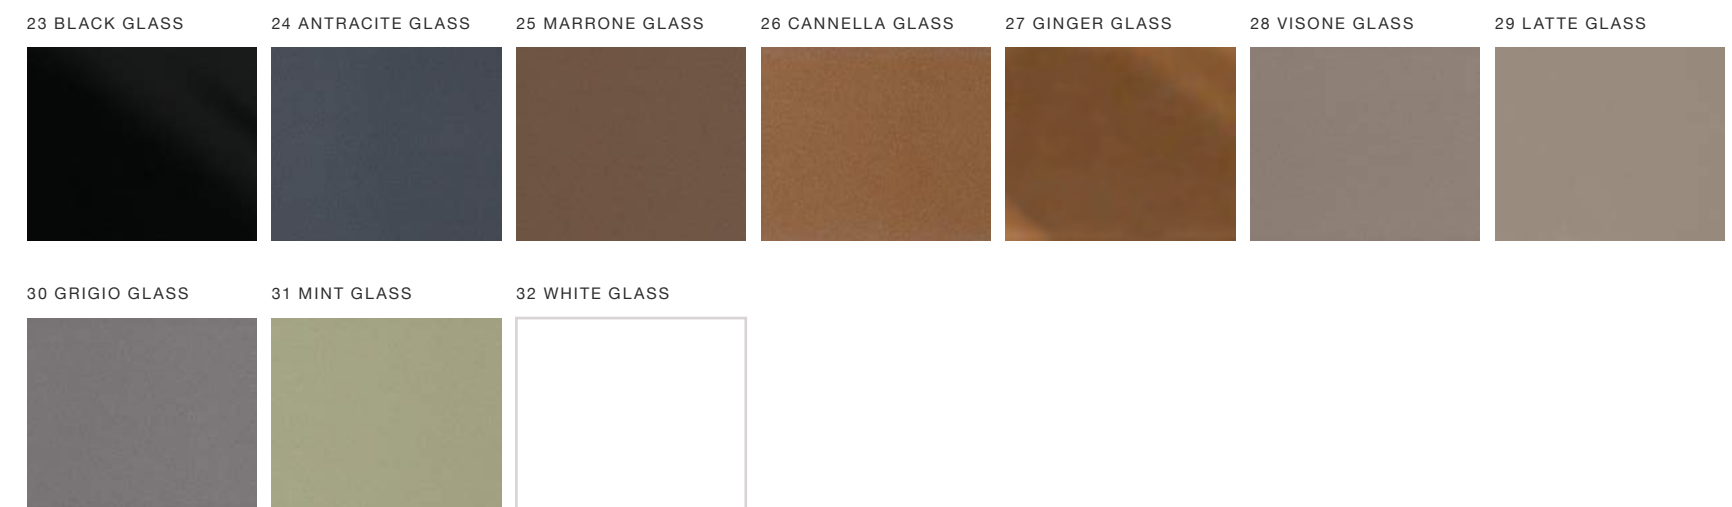

Slim | Flat | Radius

LEATHER

Slim

GLASS

Flat

GLASS

Collezione Acqua

Sink Cabinet W(121) H(37) D(52) cm
 Led Light Mirror W(120) H(65) cm
 Tall Cabinet W(35) H(145) D(28,5) cm
 Color Code Q28 Visone Glass