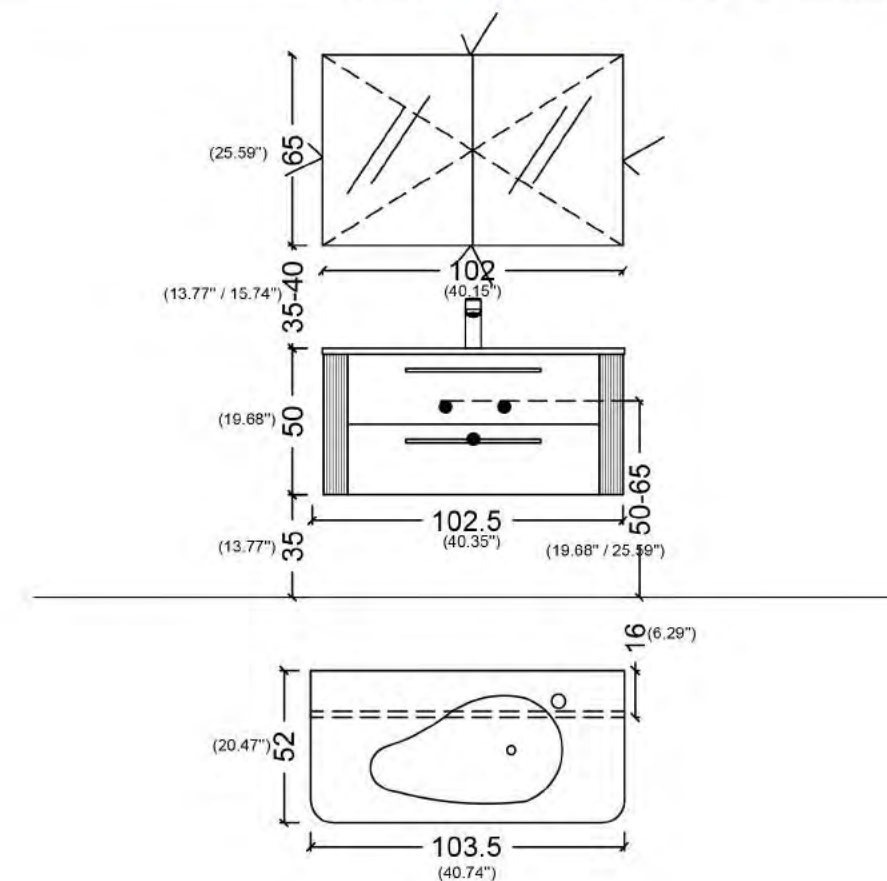

COMPOSIZIONE - 16

ITEM	PRODUCT	ORDER CODE	INFO
1	MIRROR CABINET	AD025U72-103	102*65 CM LED LIGHT MIRROR CABINET
1	SINK CABINET	RD002C13-103	BODY AND DOOR COMPACT SINK CABINET (COLOR CODE) 012 P. WHITE
1	COUNTERTOP	TKR1012R-104	INTEGRATED DROP SOLID COUNTERTOP