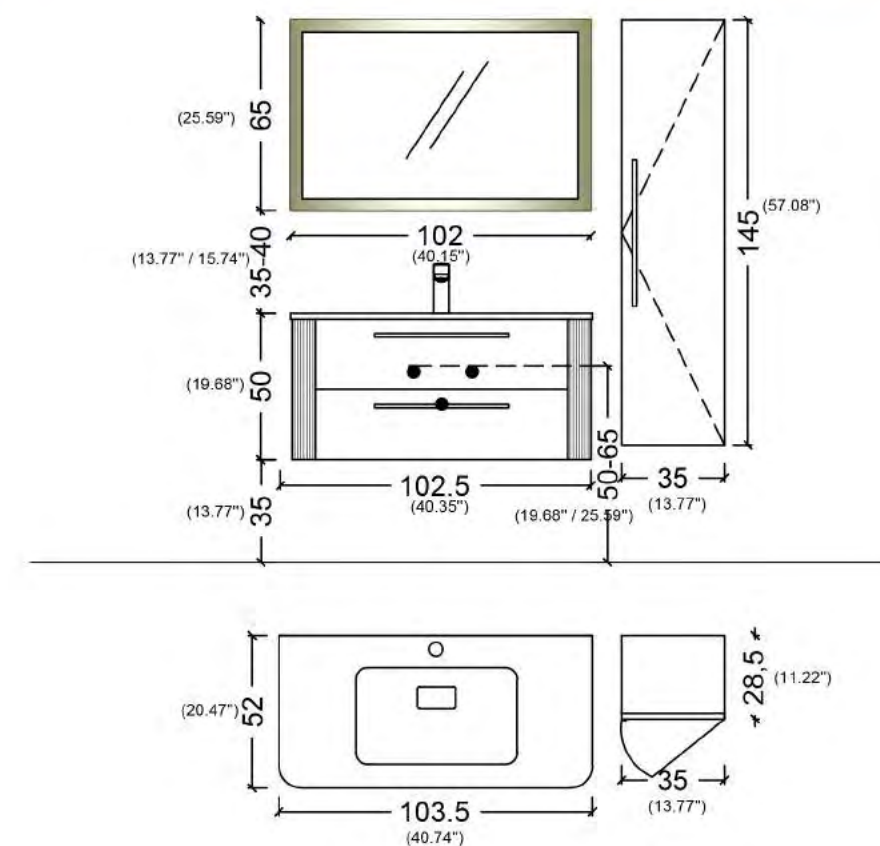

COMPOSIZIONE - 14

ITEM	PRODUCT	ORDER CODE	INFO
1	LED LIGHT MIRROR	AA05B065-103	102*65 CM LED LIGHT MIRROR
1	SINK CABINET	RD002C13-103	BODY AND DOOR COMPACT SINK CABINET (COLOR CODE) 002 WALNUT
1	COUNTERTOP	TKM1009P-104	INTEGRATED SOLID COUNTERTOP
1	TALL CABINET	BD016C13-035	BODY AND DOOR COMPACT SINK CABINET (COLOR CODE) 002 WALNUT