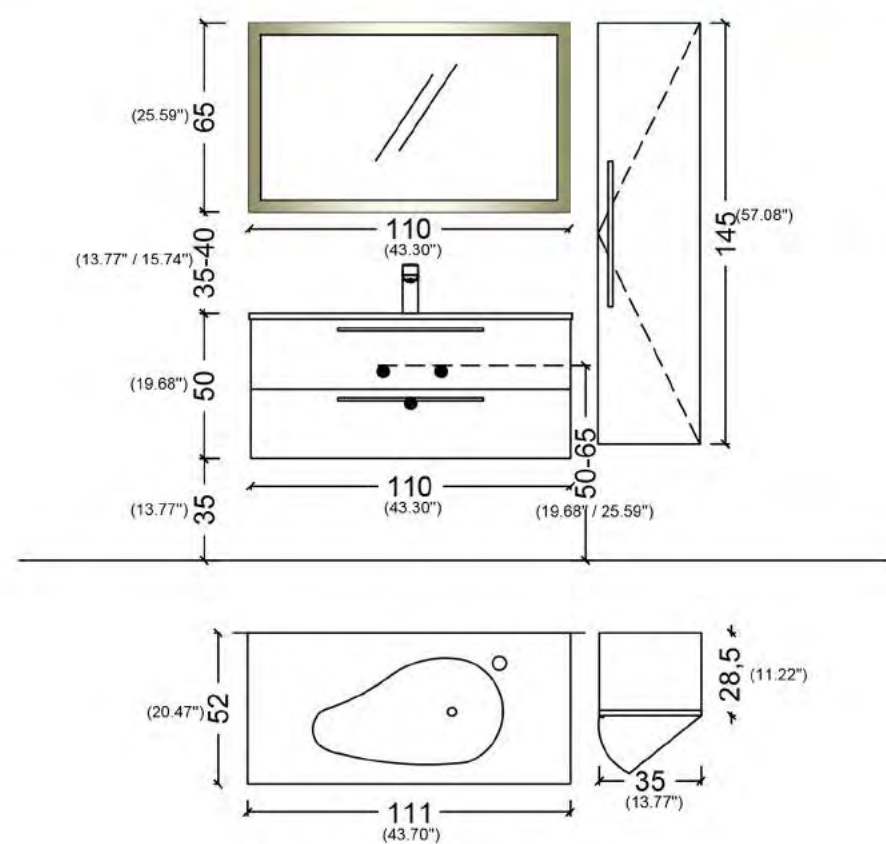

COMPOSIZIONE - 23

ITEM	PRODUCT	ORDER CODE	INFO
1	LED LIGHT MIRROR	AA05B065-110	110*65 CM LED LIGHT MIRROR
1	SINK CABINET	FL002C13-110	BODY AND DOOR COMPACT SINK CABINET (COLOR CODE) 002 WALNUT
1	COUNTERTOP	TKR1005R-111	INTEGRATED DROP SOLID COUNTERTOP