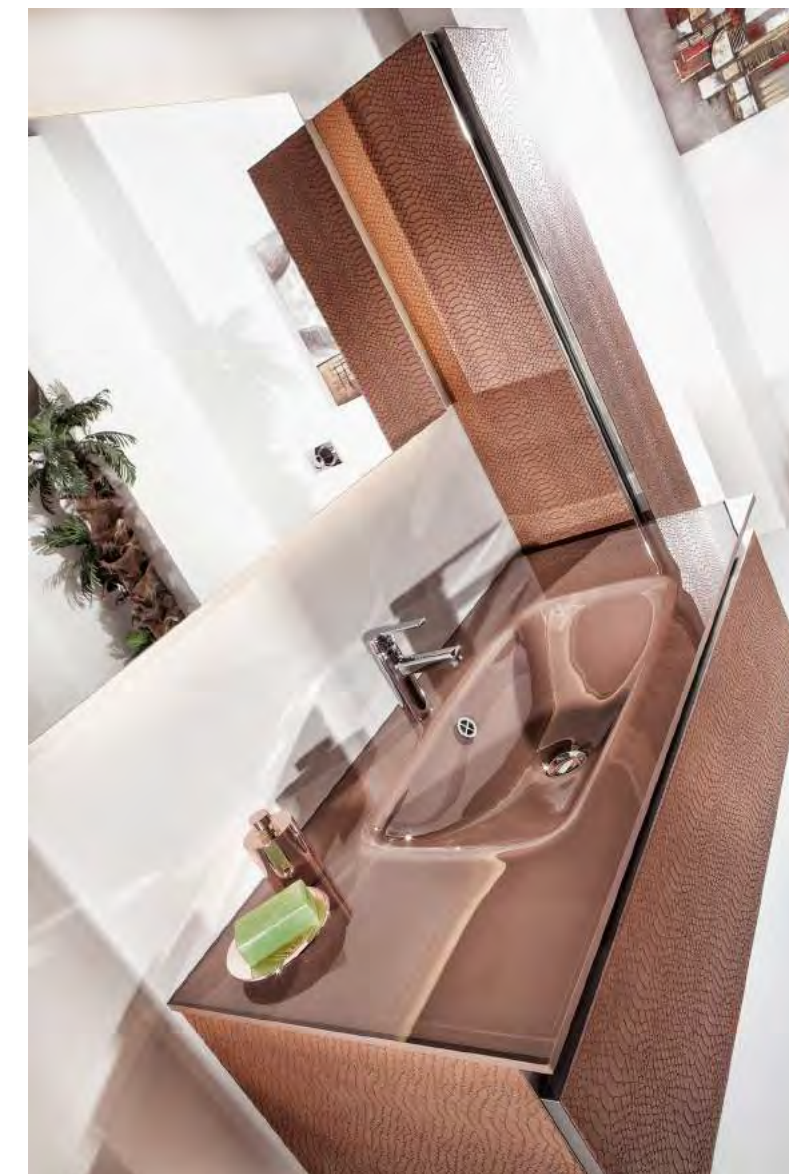

Sink Cabinet W(111) H(37) D(52) cm
Led Light Mirror W(110) H(65) cm
Tall Cabinet W(35) H(145) D(28,5) cm
Color Code 021 Anaconda Ginger

Slim
Composizione - 6