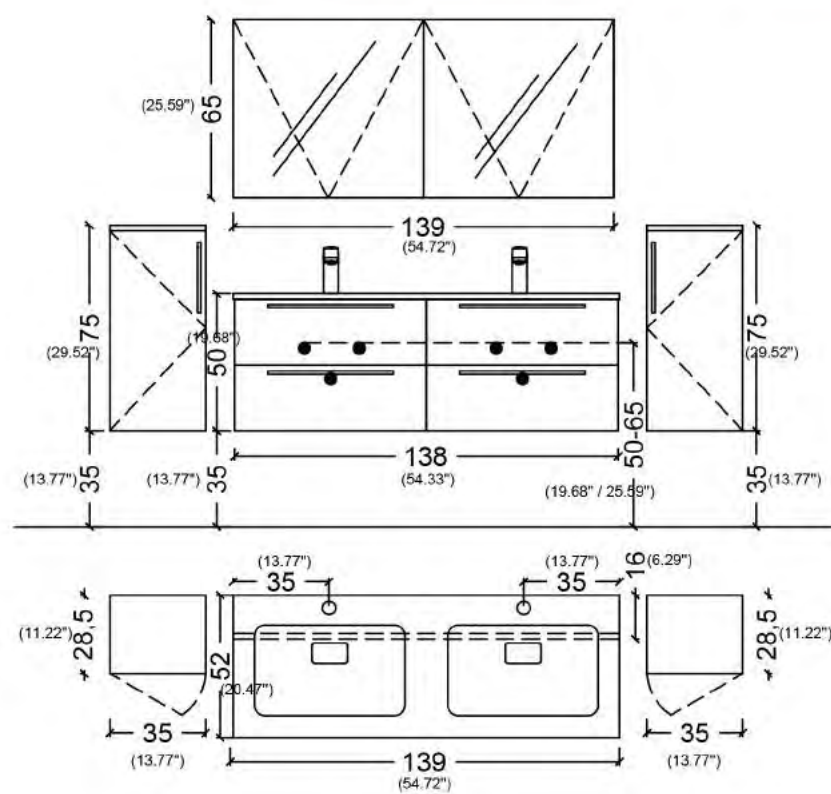

COMPOSIZIONE - 29

ITEM	PRODUCT	ORDER CODE	INFO
1	MIRROR CABINET	AD032U72-139	139 *65 CM MIRROR CABINET
1	SINK CABINET	FL003C13-138	BODY AND DOOR COMPACT SINK CABINET (COLOR CODE) 011 WHITE
1	COUNTERTOP	TKD1002P-139	INTEGRATED DOUBLE SINK SOLID COUNTERTOP
1	TALL CABINET	AB020C13-035	BODY AND DOOR COMPACT (COLOR CODE) 011 WHITE

Armadi Art®

MILANO • ISTANBUL • NEWYORK