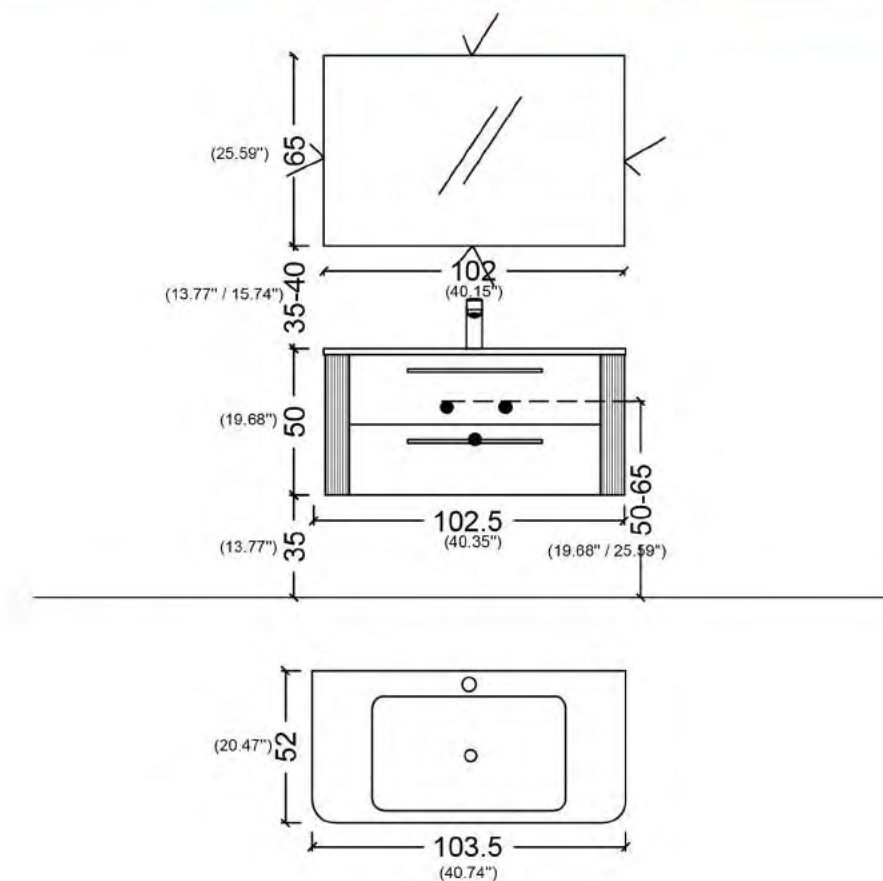

COMPOSIZIONE - 12

ITEM	PRODUCT	ORDER CODE	INFO
1	LED LIGHT MIRROR	AA02S065-103	102*65 CM LED LIGHT MIRROR
1	SINK CABINET	RD002C13-103	BODY AND DOOR COMPACT SINK CABINET (COLOR CODE) 007 AMORA TEAK
1	COUNTERTOP	TKM1010R-104	INTEGRATED SOLID COUNTERTOP