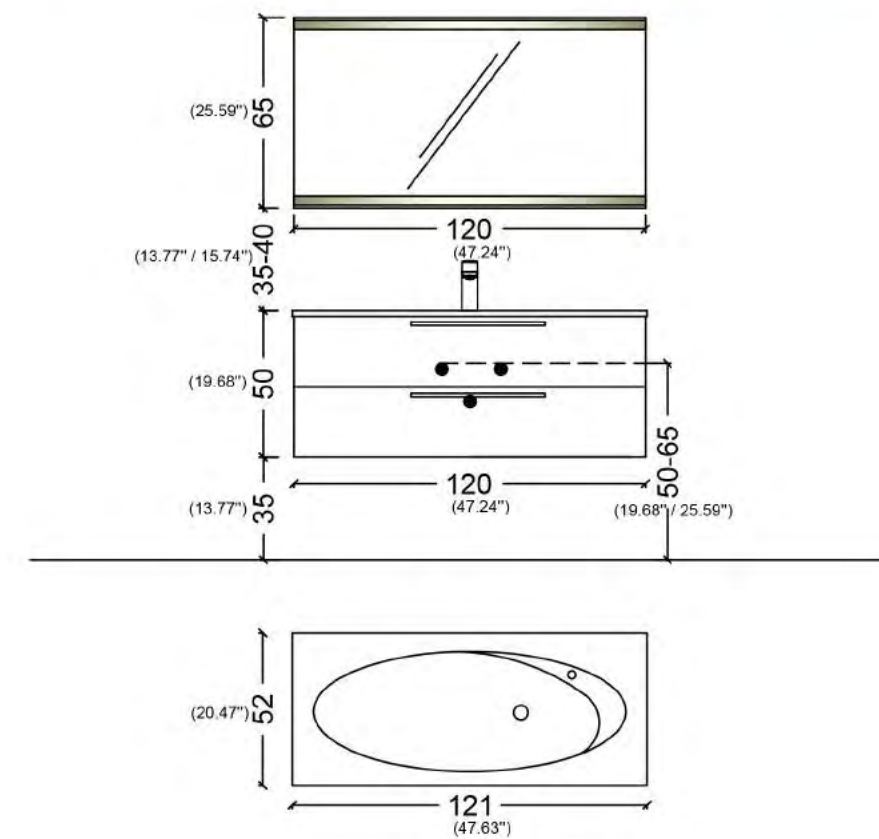

COMPOSIZIONE - 22

ITEM	PRODUCT	ORDER CODE	INFO
1	LED LIGHT MIRROR	AA04B065-120	120*65 CM LED LIGHT MIRROR
1	SINK CABINET	FL002G23-120	BODY AND DOOR GLASS SINK CABINET (COLOR CODE) 026 CANNELLA GLASS
1	COUNTERTOP	TKR1007G-121	INTEGRATED GLASS OVAL COUNTERTOP (COLOR CODE) 026 CANNELLA GLASS