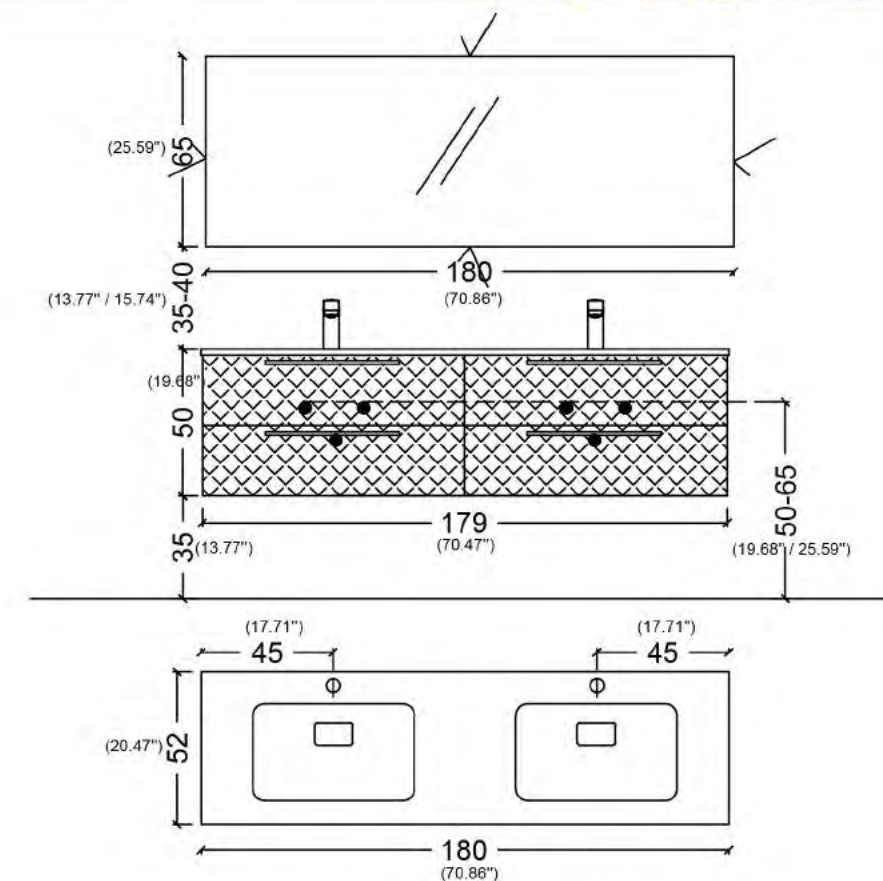

COMPOSIZIONE - 24

ITEM	PRODUCT	ORDER CODE	INFO
1	LED LIGHT MIRROR	AA02S065-180	180*65 CM LED LIGHT MIRROR
1	SINK CABINET	FL003L33-179	BODY AND DOOR LEATHER SINK CABINET (FOUR DRAWER) (COLOR CODE) 017 LIGHT CARTONE
1	COUNTERTOP	TKD1002P-180	INTEGRATED SOLID COUNTERTOP