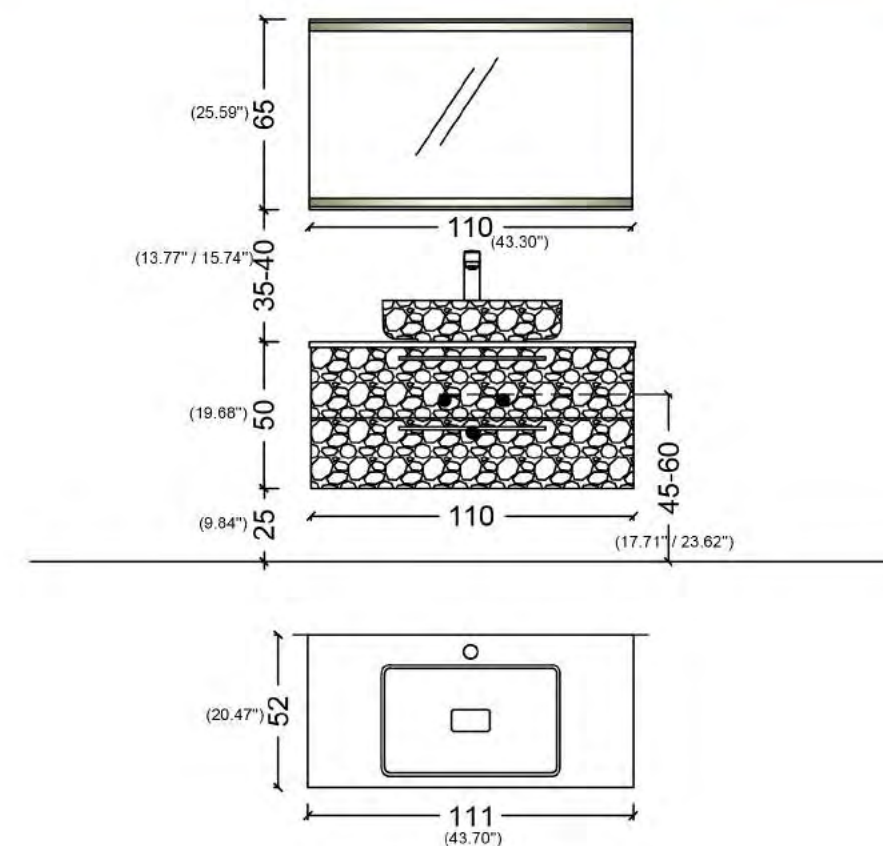

COMPOSIZIONE - 26

ITEM	PRODUCT	ORDER CODE	INFO
1	LED LIGHT MIRROR	AA04B065-110	110*65 CM LED LIGHT MIRROR
1	SINK CABINET	FL002L33-110	BODY AND DOOR LEATHER SINK CABINET (COLOR CODE) 013 DARK CROCODILE
1	COUNTERTOP	TSM1001P-111	SOLID COUNTERTOP
1	SINK	TL203P	SINK (COLOR CODE) 013 DARK CROCODILE