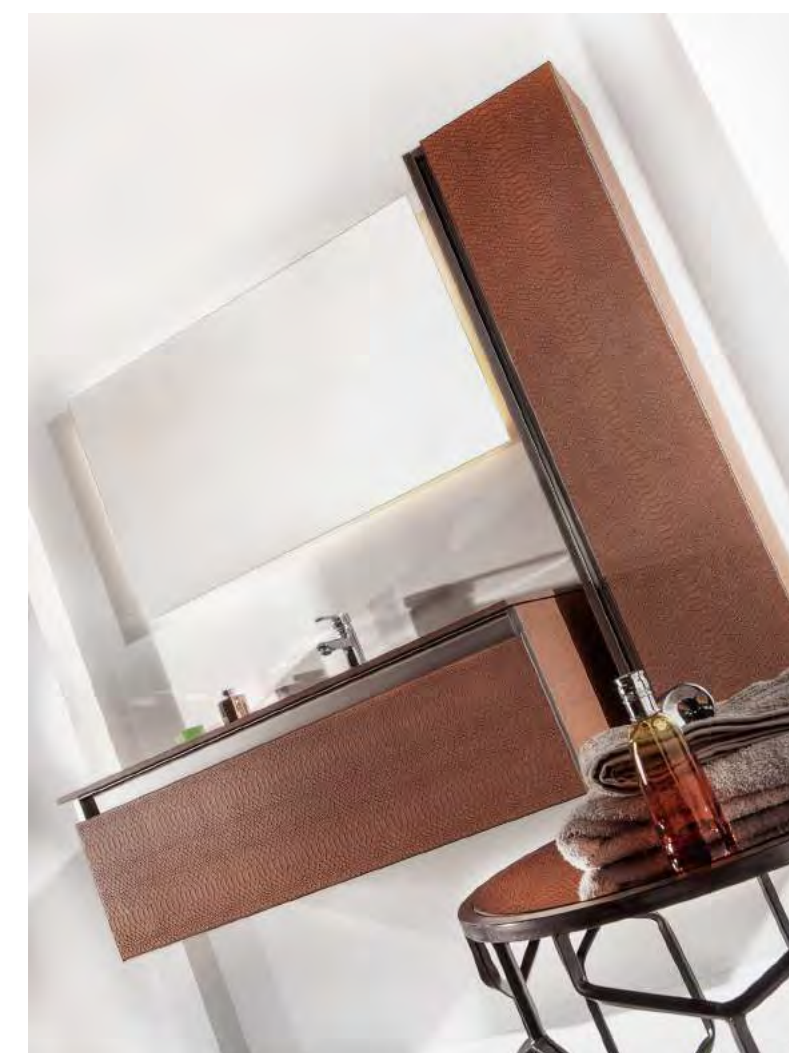

Sink Cabinet W(111) H(37) D(52) cm
Led Light Mirror W(110) H(65) cm
Tall Cabinet W(35) H(145) D(28,5) cm
Color Code 021 Anaconda Ginger

Slim
Composizione - 6