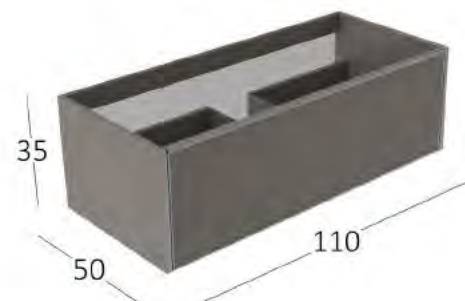

NOT
AVAILABLE

ITALIAN GLASS
COUNTERTOPS

DROP SOLID
COUNTERTOPS

12MM SQUARE
SOLID
COUNTERTOPS

12MM OVAL SOLID
COUNTERTOPS

WHITE ACRYLIC
COUNTERTOPS

ACQUA SLIM
CABINETS

WASHBASIN&COUNTERTOP COMBINATION