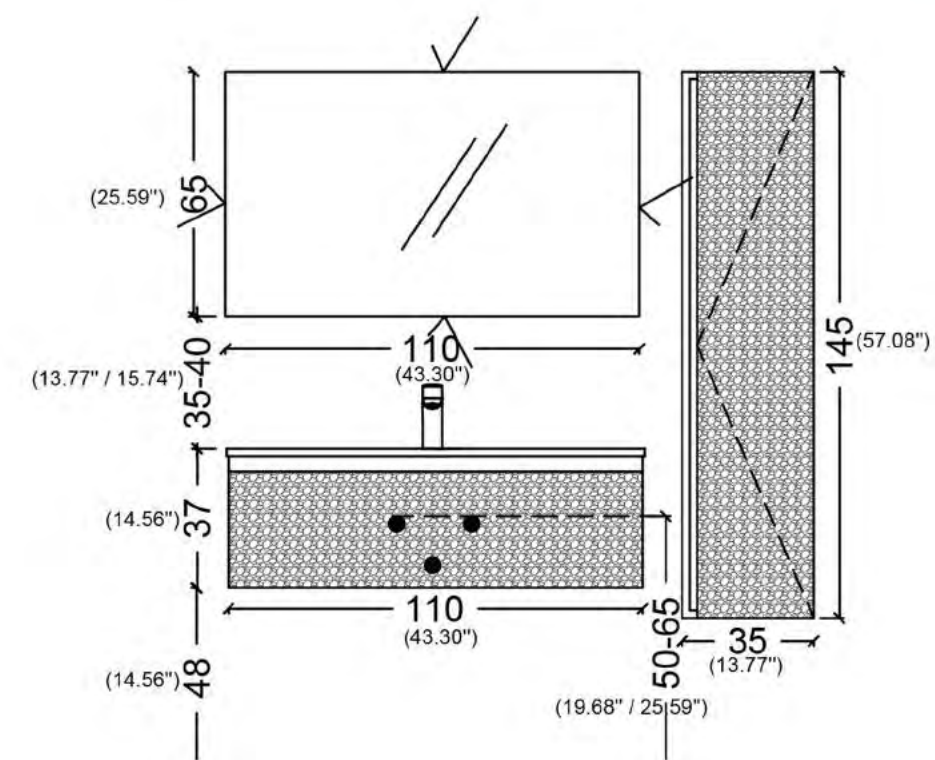

COMPOSIZIONE - 6

ITEM	PRODUCT	ORDER CODE	INFO
1	LED LIGHT MIRROR	AA02S065-110	110*65 CM LED LIGHT MIRROR
1	SINK CABINET	SL001L31-110	BODY AND DOOR LEATHER (COLOR CODE) 021 ANACONDA GINGER
1	SINK	TKM1003G-111	INTEGRATED GLASS COUNTERTOP (COLOR CODE) 027 GINGER GLASS
1	TALL CABINET	BD016L31-035	BODY AND DOOR LEATHER (COLOR CODE) 021 ANACONDA GINGER