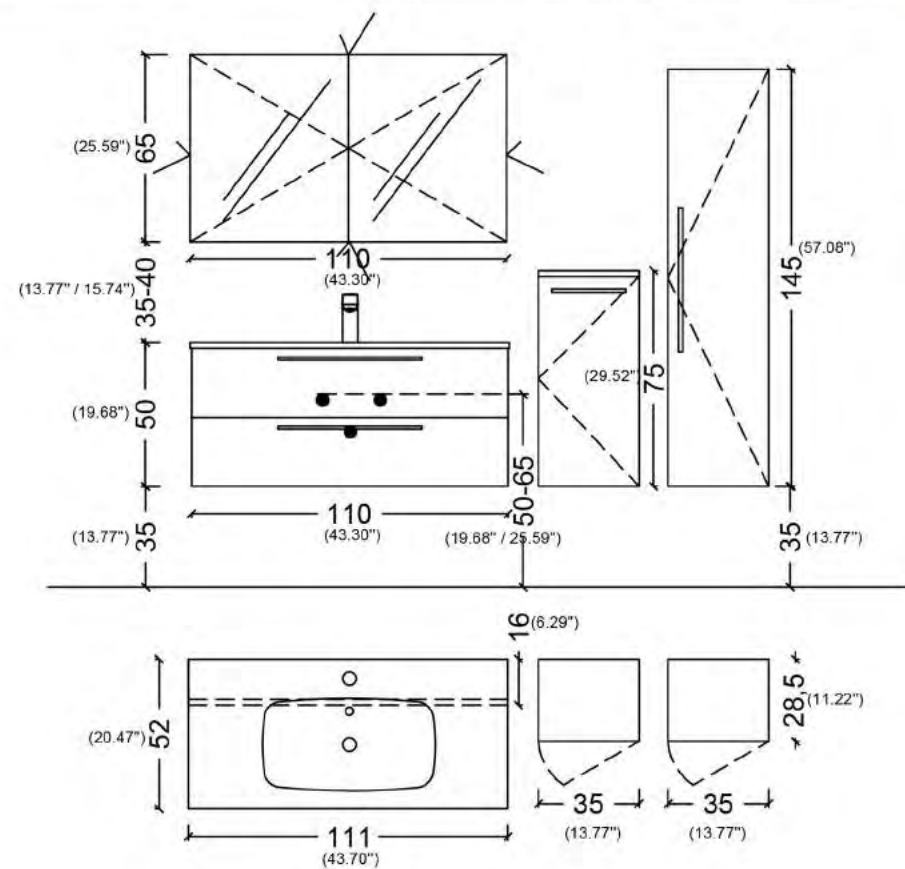

COMPOSIZIONE - 19

ITEM	PRODUCT	ORDER CODE	INFO
1	MIRROR CABINET	AD025U72-110	110*65 CM LED LIGHT MIRROR CABINET
1	SINK CABINET	FL002G23-110	BODY AND DOOR GLASS SINK CABINET (COLOR CODE) 024 ANTRACITE GLASS
1	COUNTERTOP	TKM1003G-111	INTEGRATED GLASS COUNTERTOP (COLOR CODE) 024 ANTRACITE GLASS
1	TALL CABINET	BD016G23-035	BODY AND DOOR GLASS(COLOR CODE) 024 ANTRACITE GLASS
1	LOWER CABINET	AB020G23-035	BODY AND DOOR GLASS(COLOR CODE) 024 ANTRACITE GLASS