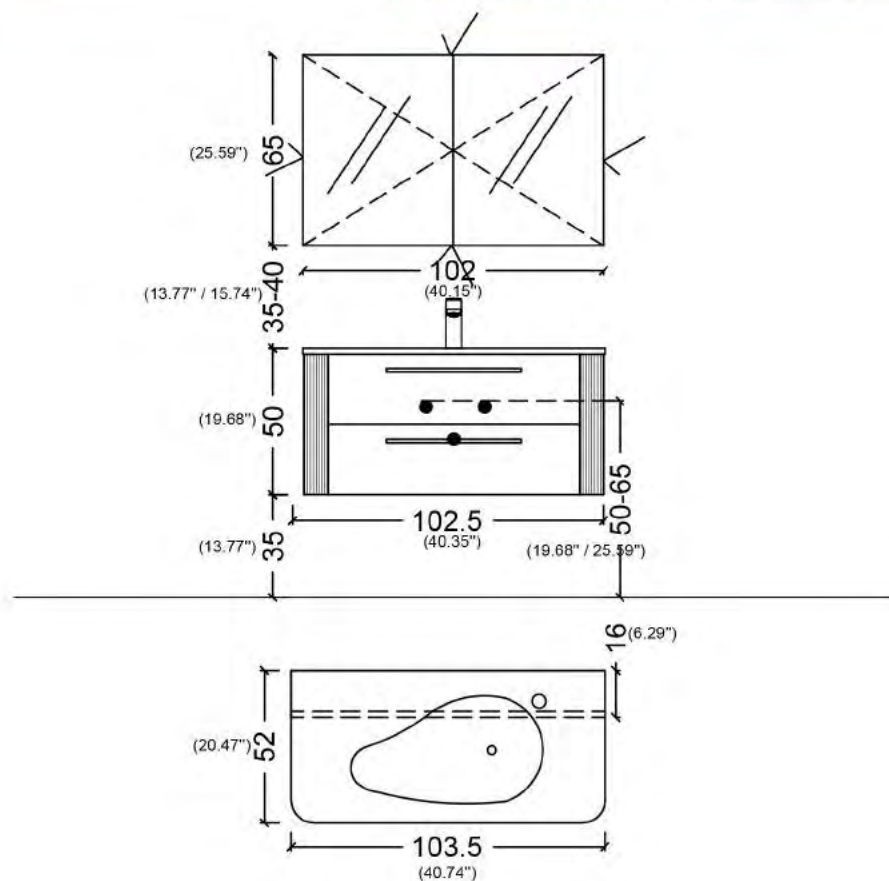

COMPOSIZIONE - 17

ITEM	PRODUCT	ORDER CODE	INFO
1	MIRROR CABINET	AD025U72-103	102*65 CM LED LIGHT MIRROR CABINET
1	SINK CABINET	RD002C13-103	BODY AND DOOR COMPACT SINK CABINET (COLOR CODE) 003 P. WALNUT
1	COUNTERTOP	TKR1012R-104	INTEGRATED DROP SOLID COUNTERTOP