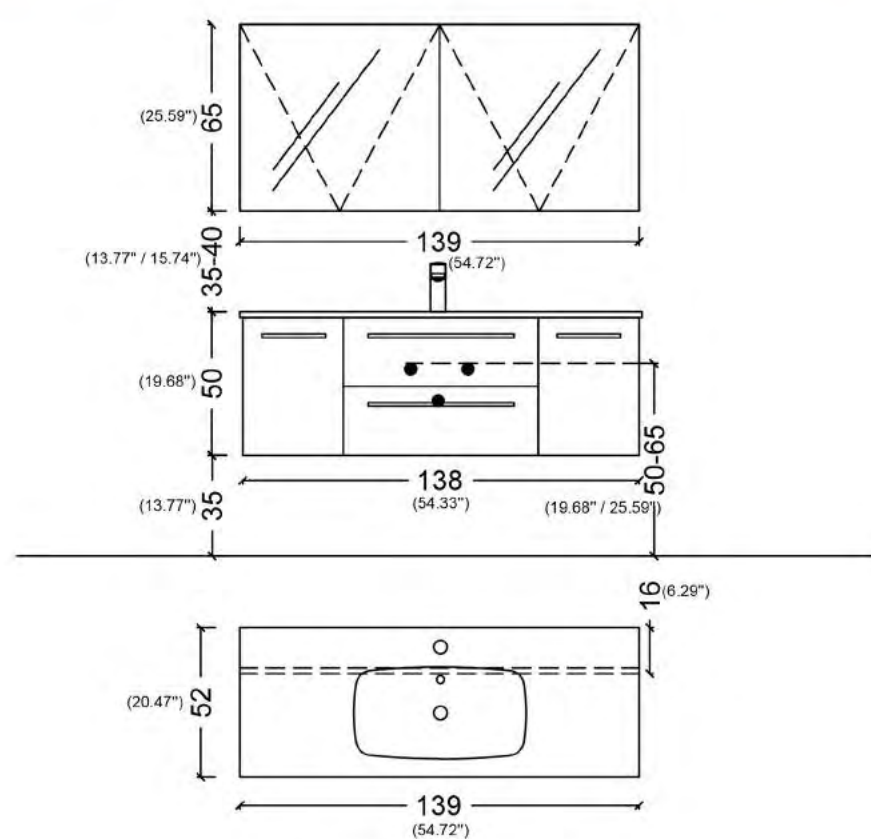

COMPOSIZIONE - 21

ITEM	PRODUCT	ORDER CODE	INFO
1	MIRROR CABINET	AD025U72-139	139*65 CM MIRROR CABINET
1	SINK CABINET	FL006G23-138	BODY AND DOOR GLASS SINK CABINET (COLOR CODE) 029 LATTE GLASS
1	COUNTERTOP	TKM1003G-139	INTEGRATED GLASS COUNTERTOP (COLOR CODE) 029 LATTE GLASS