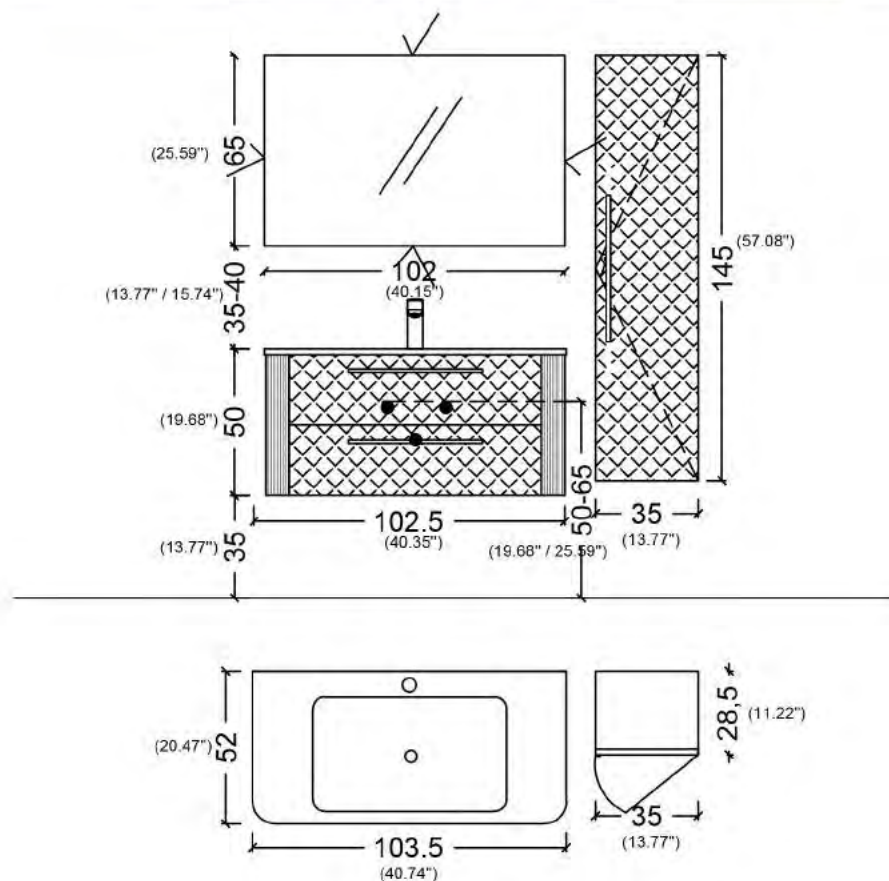

COMPOSIZIONE - 13

ITEM	PRODUCT	ORDER CODE	INFO
1	LED LIGHT MIRROR	AA02S065-103	102*65 CM LED LIGHT MIRROR
1	SINK CABINET	RD002L33-103	BODY AND DOOR LEATHER SINK CABINET (COLOR CODE) 018 WHITE CAPITONE
1	COUNTERTOP	TKM1010R-104	INTEGRATED SOLID COUNTERTOP
1	TALL CABINET	BD016L31	BODY AND DOOR LEATHER (COLOR CODE) 018 WHITE CAPITONE