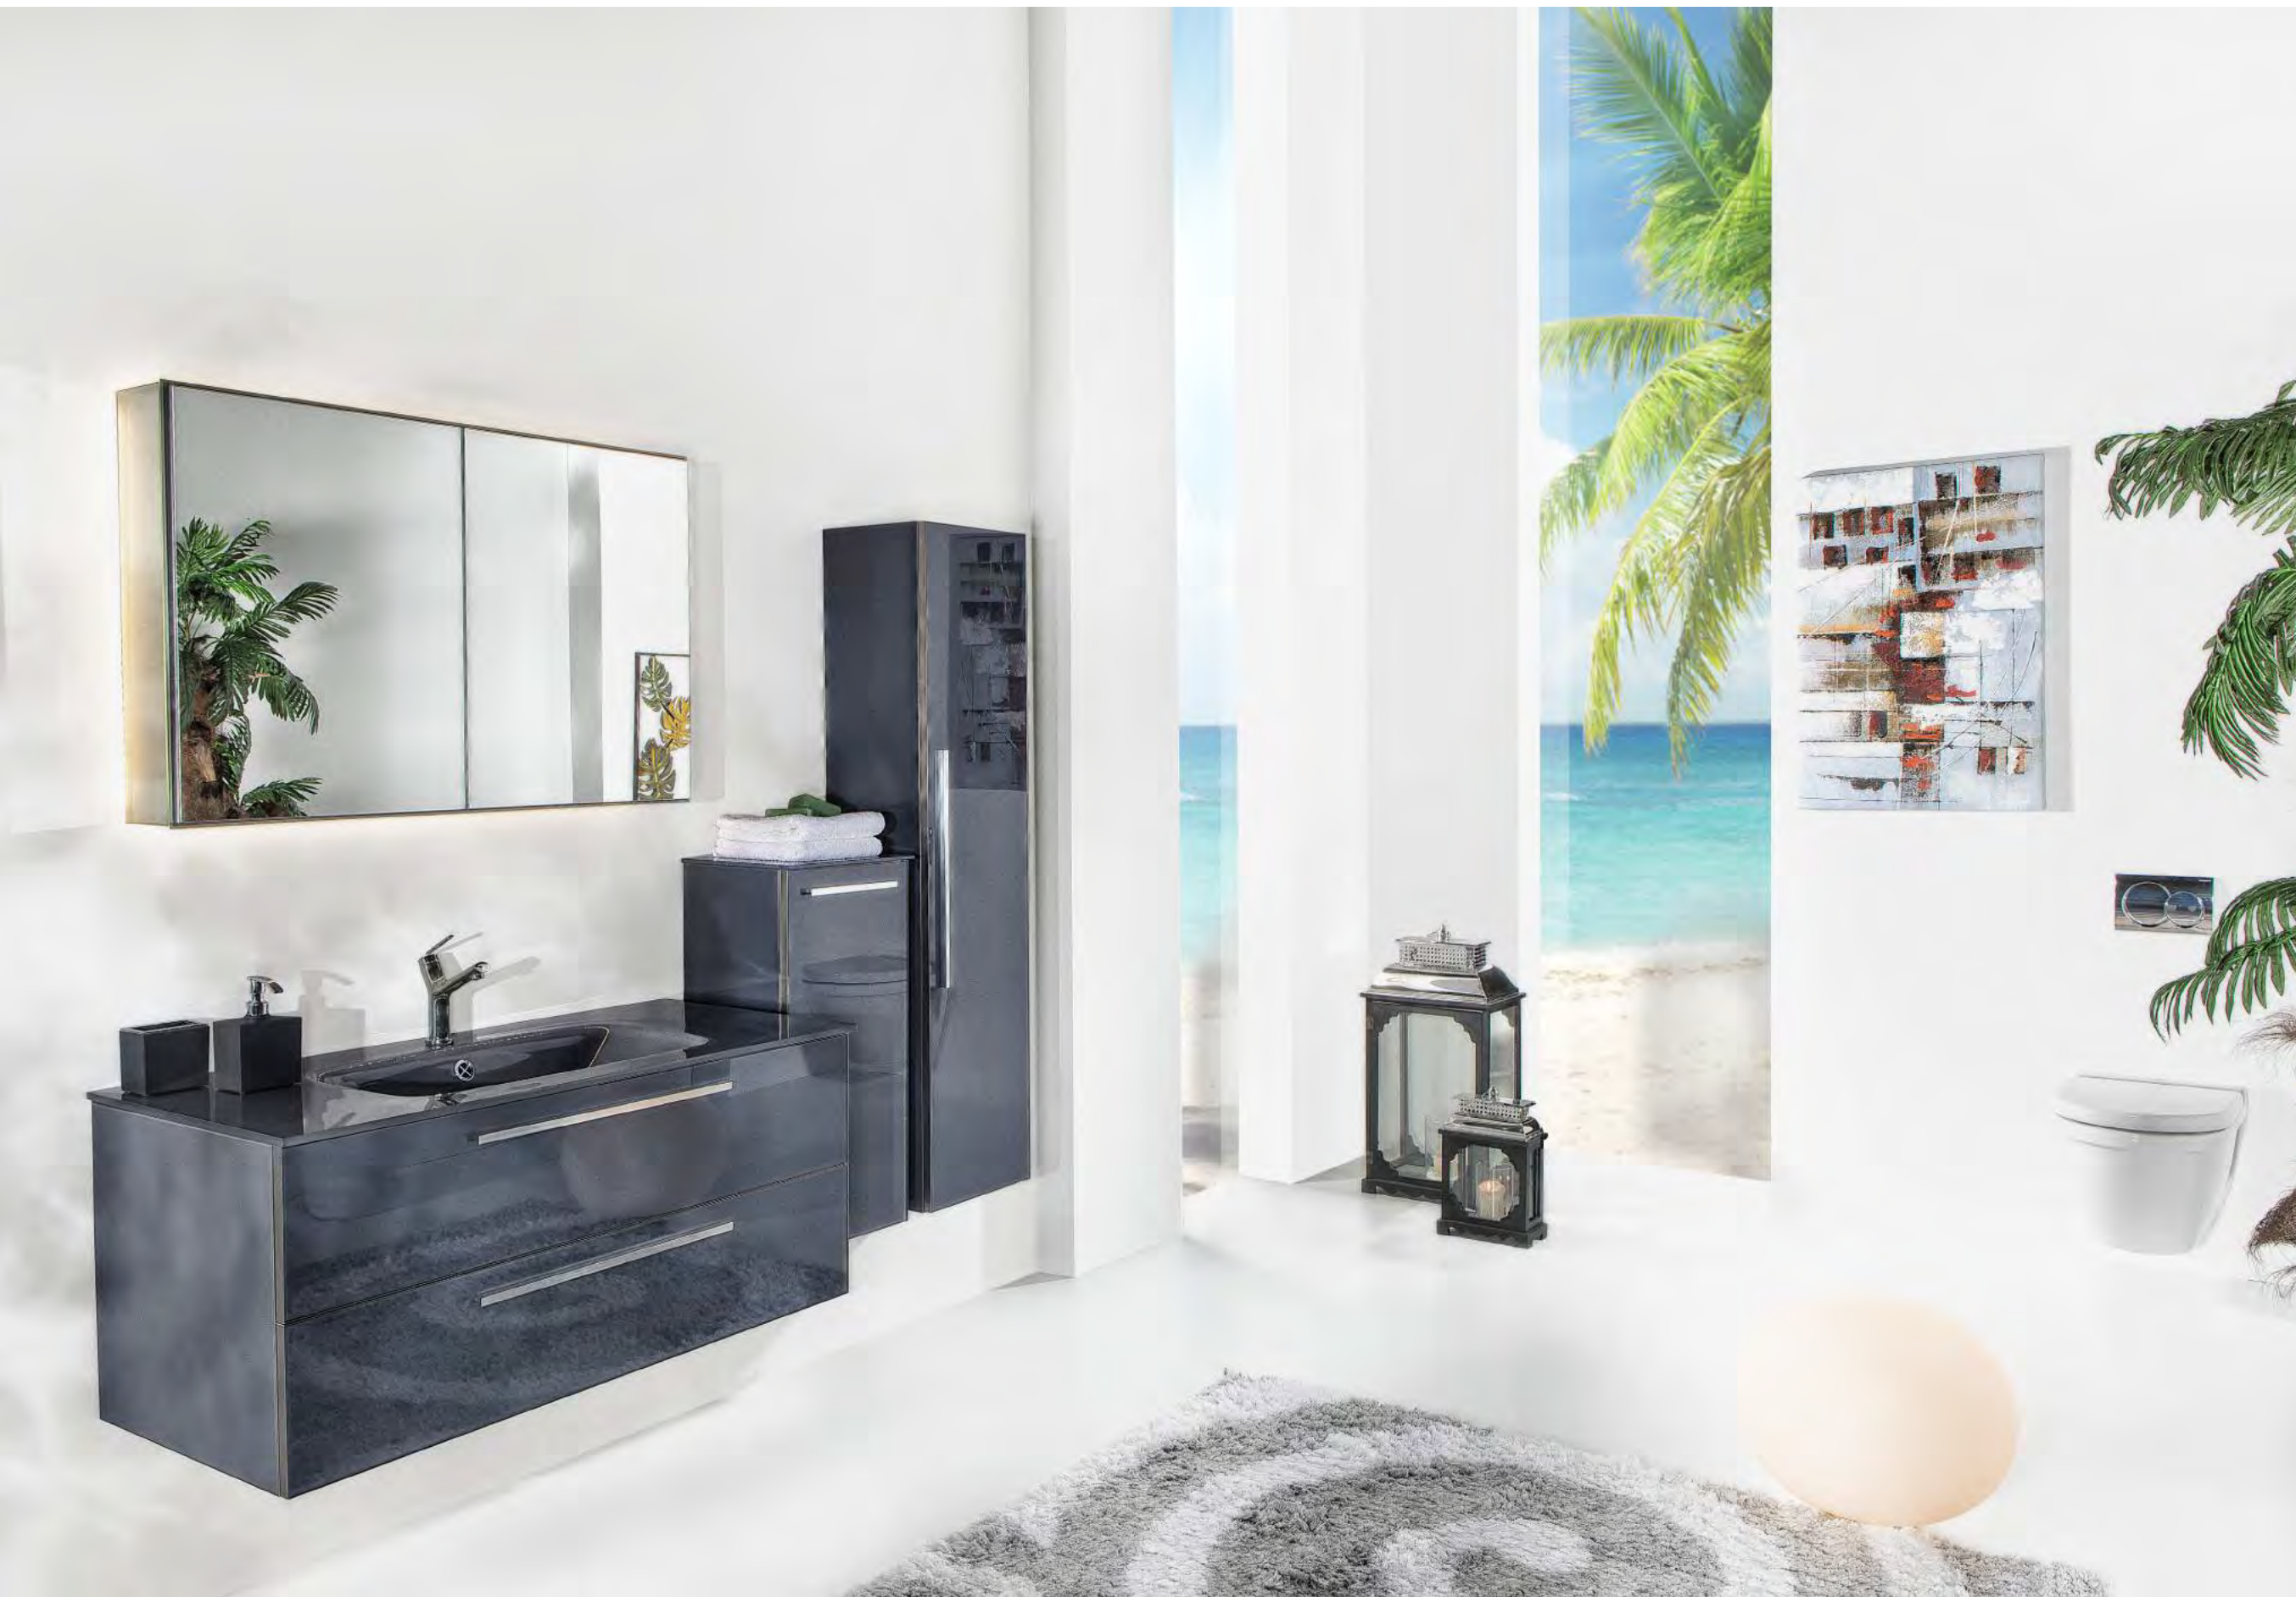

Sink Cabinet
Mirror Cabinet
Washing Machine Cabinet
Color Code

W(111) H(50) D(52) cm
W(110) H(65) cm
W(70) H(188) D(70) cm
025 Marrone Glass

Flat

Composizione - 18

Flat

Composizione - 19

Sink Cabinet	W(111) H(50) D(52) cm
Mirror Cabinet	W(110) H(65) cm
Lower Cabinet	W(35) H(75) D(28,5) cm
Tall Cabinet	W(35) H(145) D(28,5) cm
Color Code	024 Antracite Glass