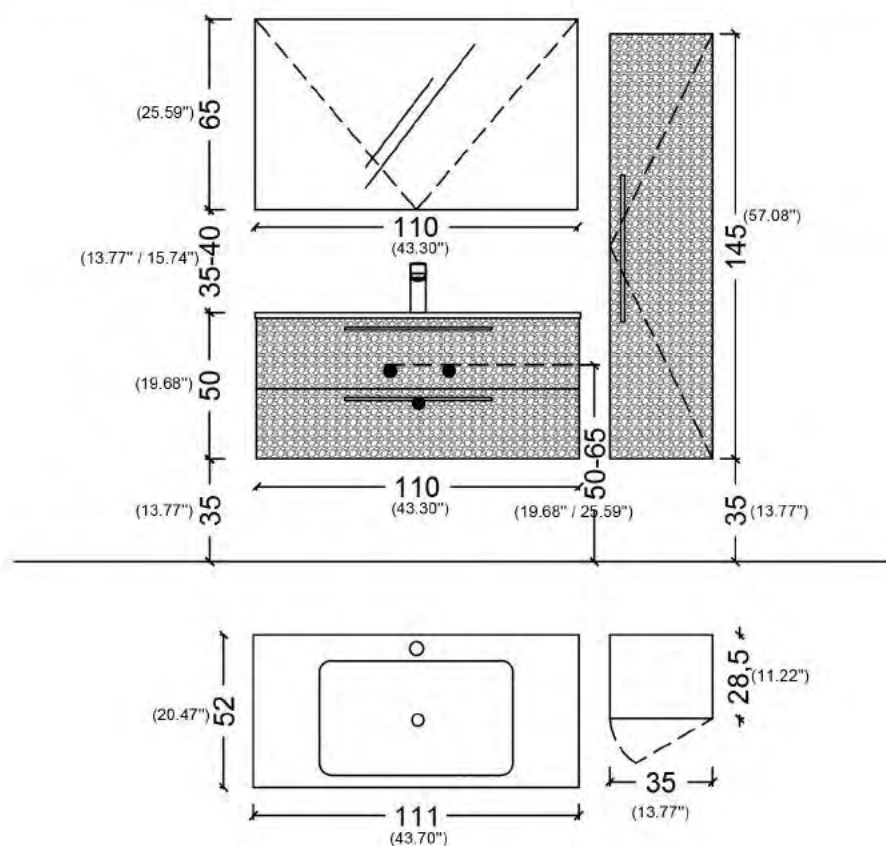

COMPOSIZIONE - 25

ITEM	PRODUCT	ORDER CODE	INFO
1	MIRROR CABINET	AD024U72-110	110*65 CM MIRROR CABINET
1	SINK CABINET	FL002L33-110	BODY AND DOOR LEATHER SINK CABINET (COLOR CODE) 019 ANACONDA BLACK
1	COUNTERTOP	TKM1003R-111	INTEGRATED SOLID COUNTERTOP
1	TALL CABINET	BD016L31	BODY AND DOOR LEATHER (COLOR CODE)019 ANACONDA BLACK