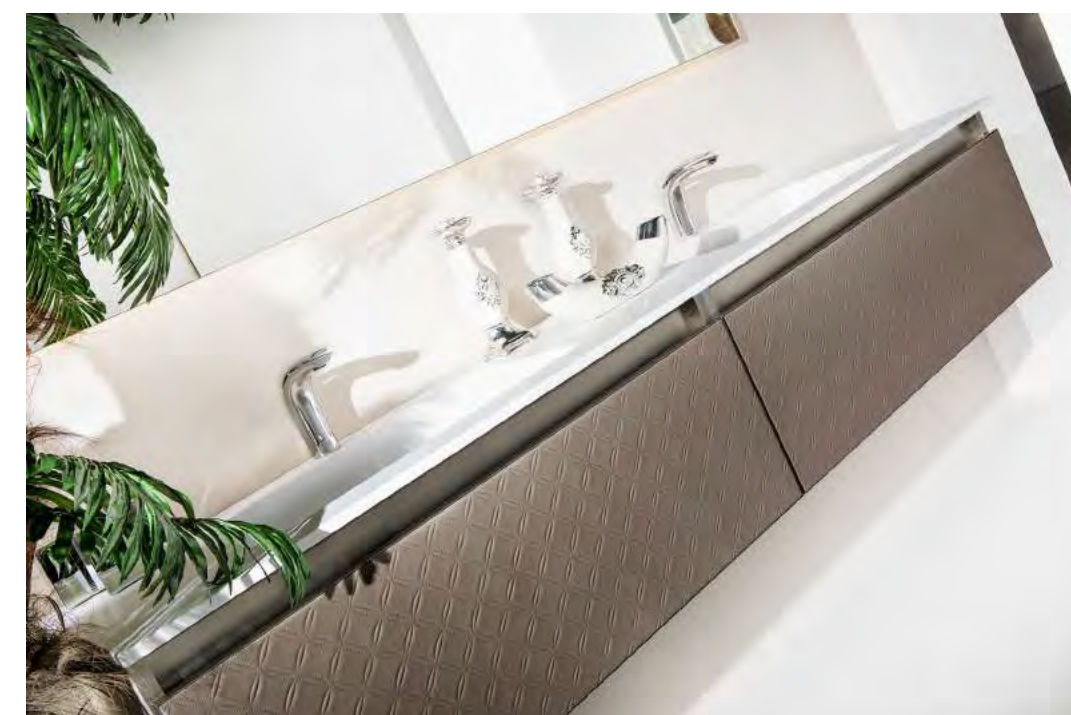

Armadi Art®

MILANO • ISTANBUL • NEWYORK