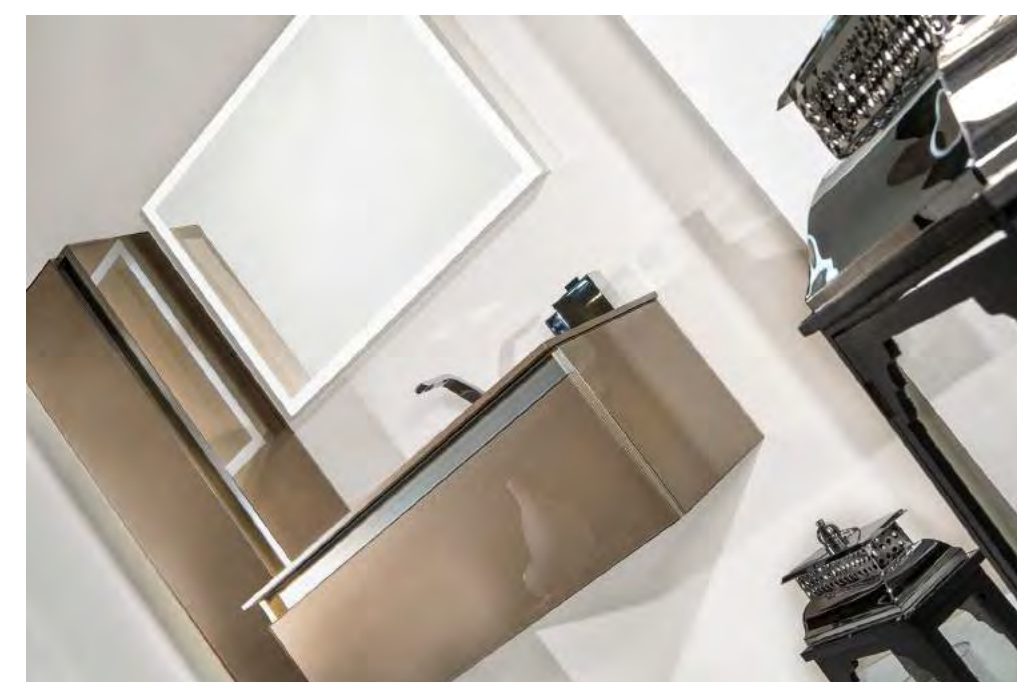

Armadi Art®

MILANO • ISTANBUL • NEWYORK

Slim
Composizione - 11

Sink Cabinet W(90) H(37) D(52) cm
Led Light Mirror W(90) H(65) cm
Tall Cabinet W(35) H(145) D(28,5) cm
Color Code 025 Marrone Glass