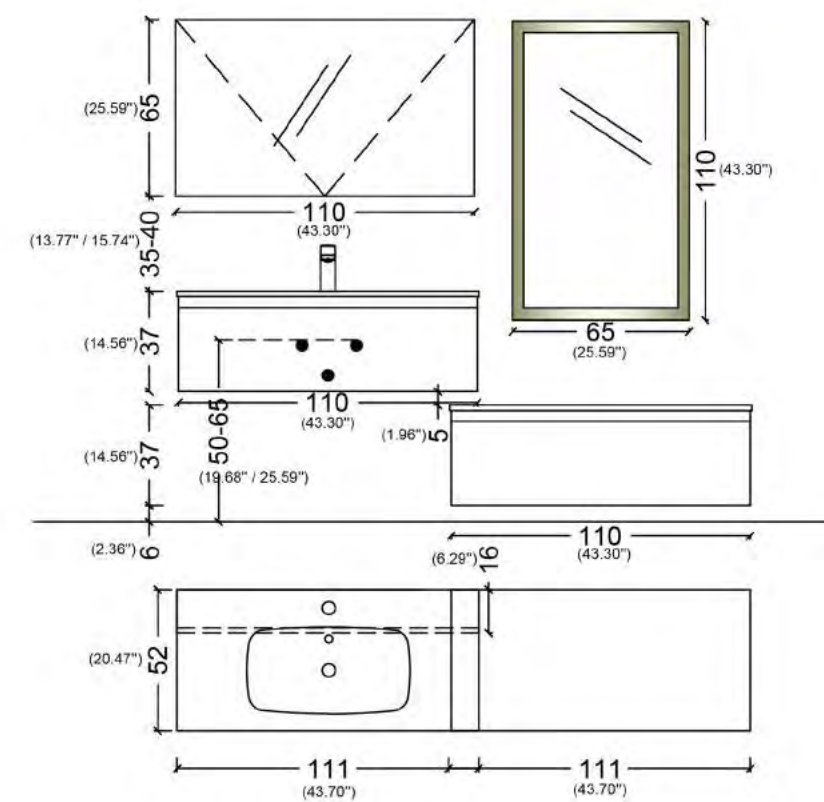

COMPOSIZIONE - 4

ITEM	PRODUCT	ORDER CODE	INFO
1	MIRROR CABINET	AD024U72-110	110*65 CM MIRROR CABINET
1	LED LIGHT MIRROR	AA05B110-065	65*110 CM LED LIGHT MIRROR
2	SINK CABINET	SL001G21-110	BODY AND DOOR GLASS(COLOR CODE) 023 BLACK GLASS
1	COUNTERTOP	TKM1003G-111	INTEGRATED WASHBASIN GLASS COUNTERTOP
1	COUNTERTOP	TSM1001G-111	GLASS SURFACE COUNTERTOP (COLOR CODE) 023 BLACK GLASS