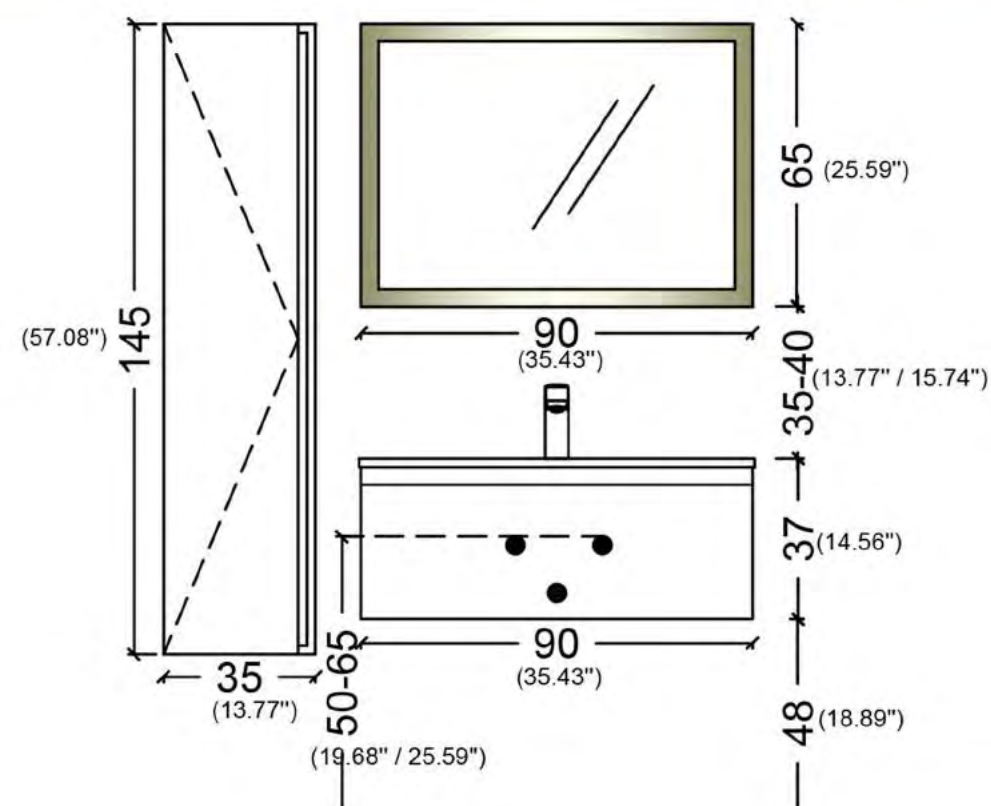

COMPOSIZIONE - 11

ITEM	PRODUCT	ORDER CODE	INFO
1	LED LIGHT MIRROR	AA05B065-090	90*65 CM LED LIGHT MIRROR
1	SINK CABINET	SL001G21-090	BODY AND DOOR GLASS(COLOR CODE) 025 MARRONE GLASS
1	COUNTERTOP	TKM1003G-091	INTEGRATED GLASS COUNTERTOP (COLOR CODE) 025 MARRONE GLASS
1	TALL CABINET	BD017G21-035	BODY AND DOOR GLASS(COLOR CODE) 025 MARRONE GLASS