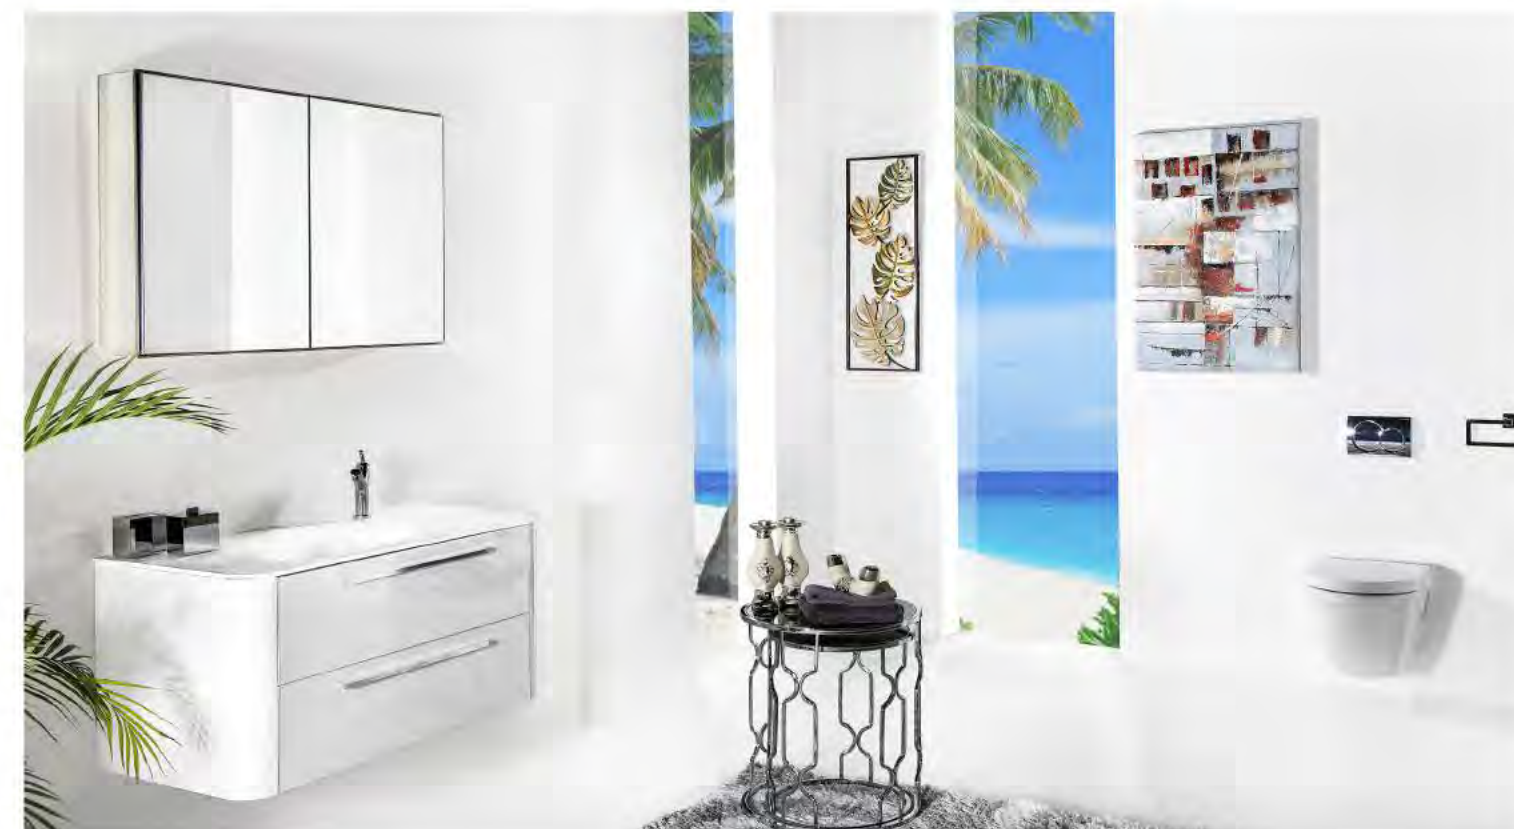

COMPOSIZIONE - 16

ITEM	PRODUCT	ORDER CODE	INFO
1	MIRROR CABINET	AD025U72-103	102*65 CM LED LIGHT MIRROR CABINET
1	SINK CABINET	RD002C13-103	BODY AND DOOR COMPACT SINK CABINET (COLOR CODE) 012 P. WHITE
1	COUNTERTOP	TKR1012R-104	INTEGRATED DROP SOLID COUNTERTOP