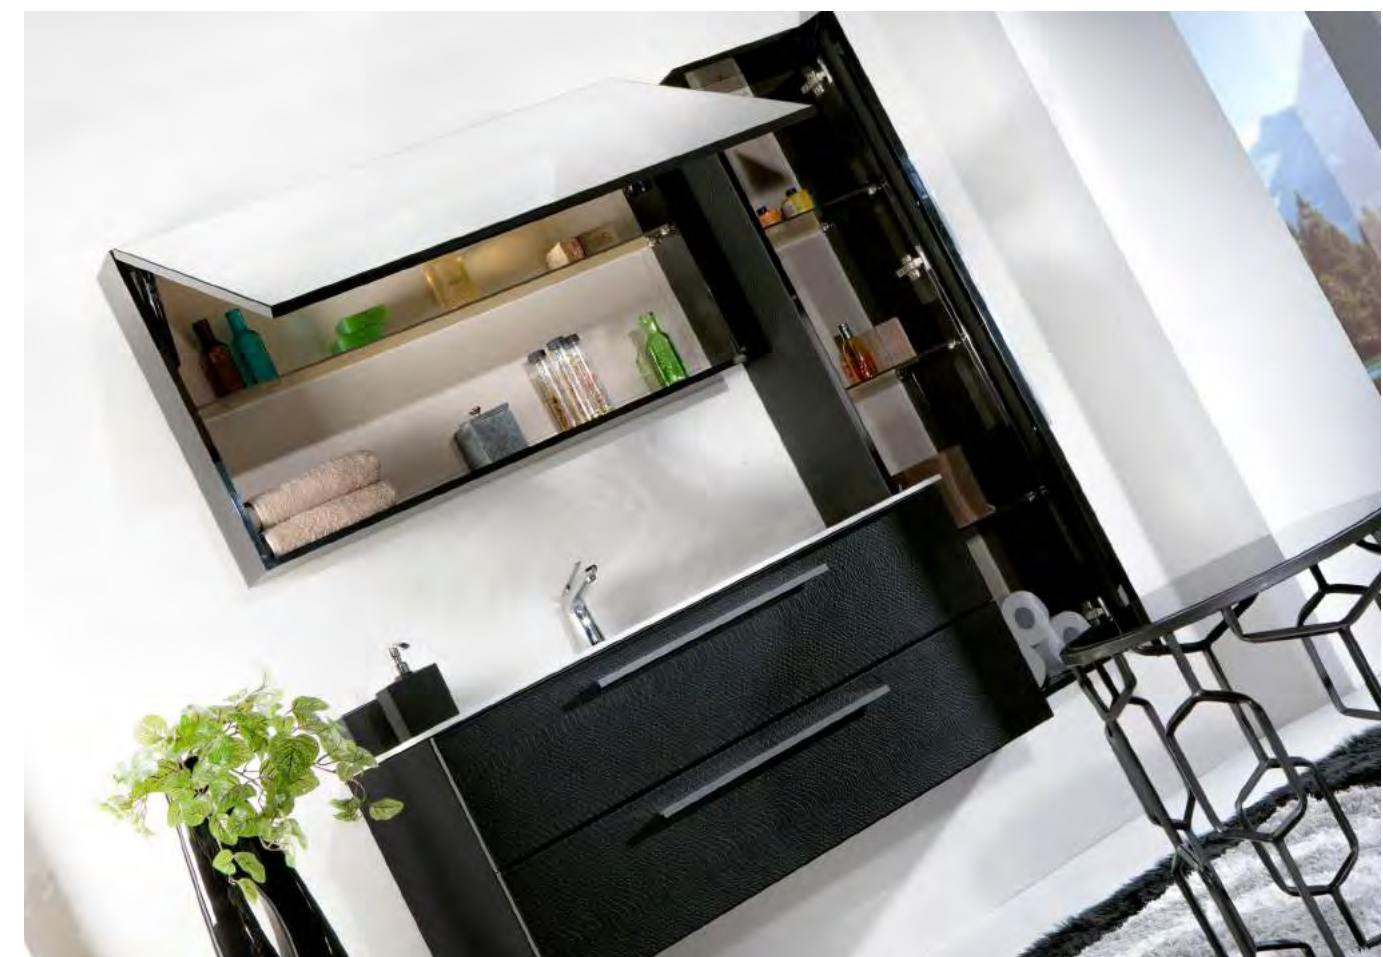

Flat

Composizione - 25

Sink Cabinet W(111) H(50) D(52) cm
Mirror Cabinet W(110) H(65) cm
Tall Cabinet W(35) H(145) D(28,5) cm
Color Code 019 Anaconda Black