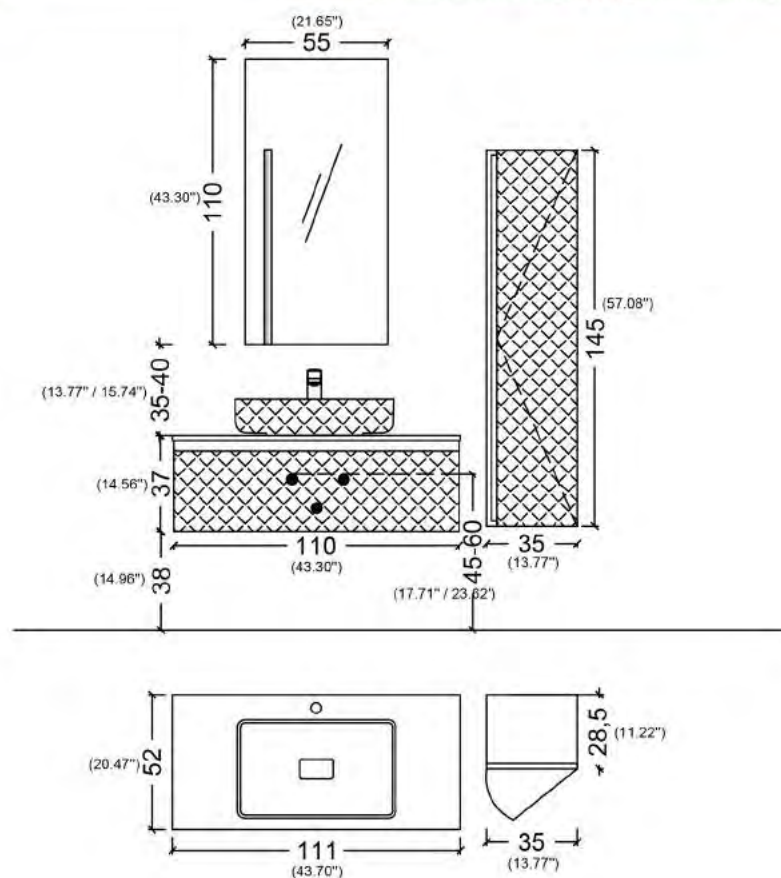

COMPOSIZIONE - 9

ITEM	PRODUCT	ORDER CODE	INFO
1	LED LIGHT MIRROR	AA03B110-055	110*55 CM LED LIGHT MIRROR
1	SINK CABINET	SL001L31-110	BODY AND DOOR LEATHER (COLOR CODE) 016 DARK CAPITONE
1	COUNTERTOP	TSM1001P-111	SOLID COUNTERTOP
1	SINK	TL202P	SINK DARK CAPITONE (COLOR CODE) 016 DARK CAPITONE
1	TALL CABINET	BD016L31-035	BODY AND DOOR LEATHER (COLOR CODE) 016 DARK CAPITONE