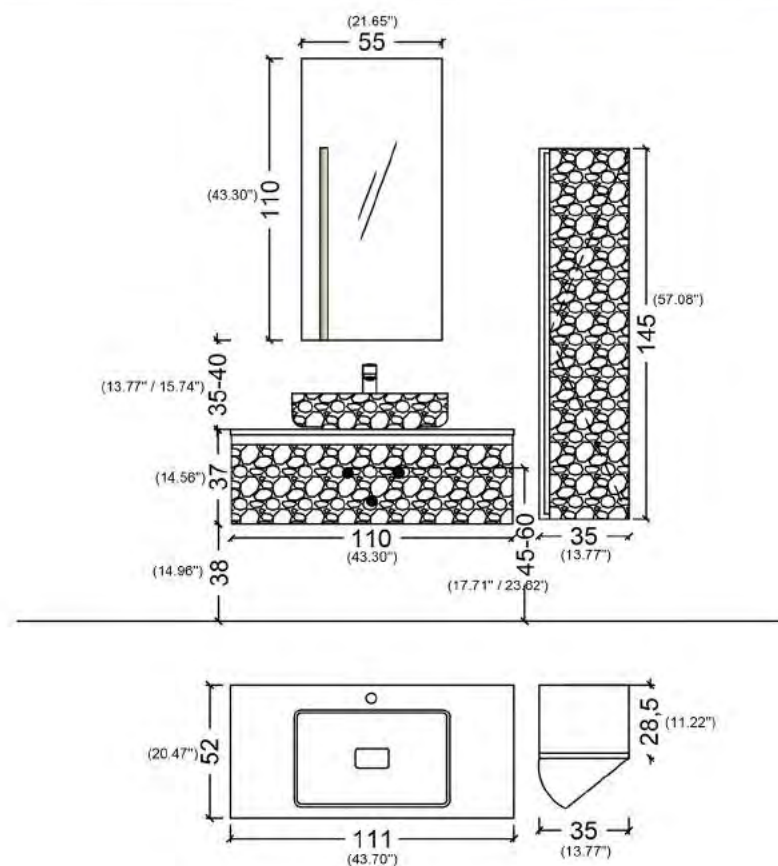

COMPOSIZIONE - 5

ITEM	PRODUCT	ORDER CODE	INFO
1	LED LIGHT MIRROR	AA03B110-055	55*110 CM LED LIGHT MIRROR
1	SINK CABINET	SL001L31-110	BODY AND DOOR LEATHER (COLOR CODE) 015 WHITE CROCODILE
1	COUNTERTOP	TSM1001P-111	SOLID COUNTERTOP
1	SINK	TL203P	SINK
1	TALL CABINET	BD016L31-035	BODY AND DOOR LEATHER (COLOR CODE) 015 WHITE CROCODILE