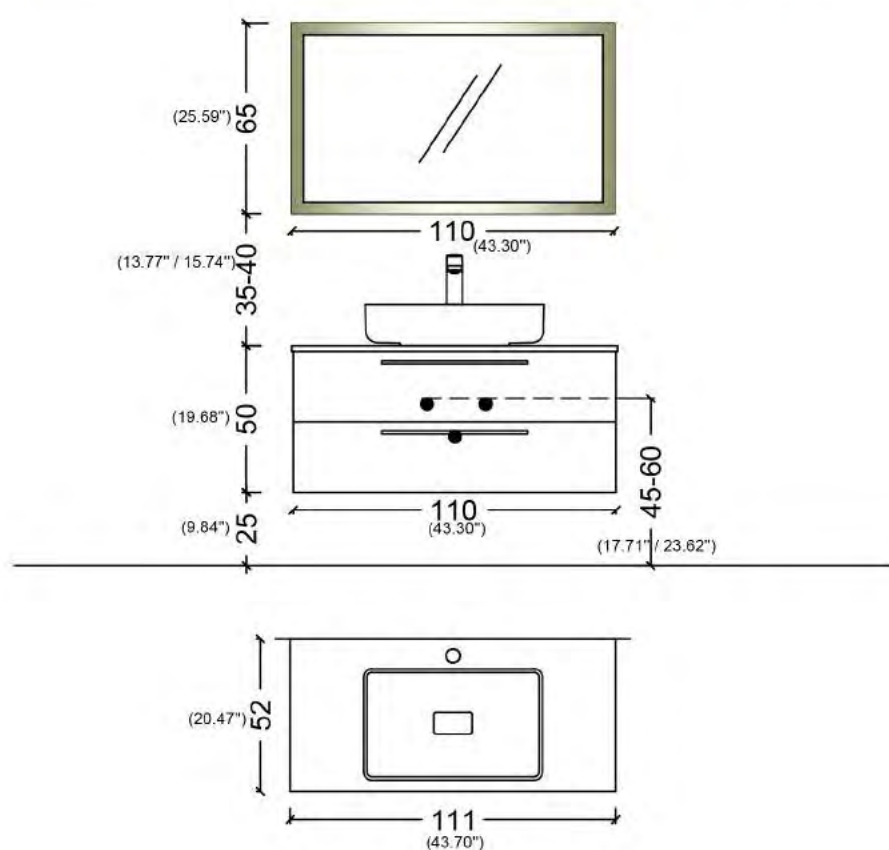

COMPOSIZIONE - 27

ITEM	PRODUCT	ORDER CODE	INFO
1	LED LIGHT MIRROR	AA05B065-110	110*65 CM LED LIGHT MIRROR
1	SINK CABINET	FL002G23-110	BODY AND DOOR GLASS SINK CABINET (COLOR CODE) 030 GRIGIO GLASS
1	COUNTERTOP	TSM1001P-111	SOLID COUNTERTOP
1	SINK	TL201P	SINK (COLOR CODE) 030 GRIGIO GLASS