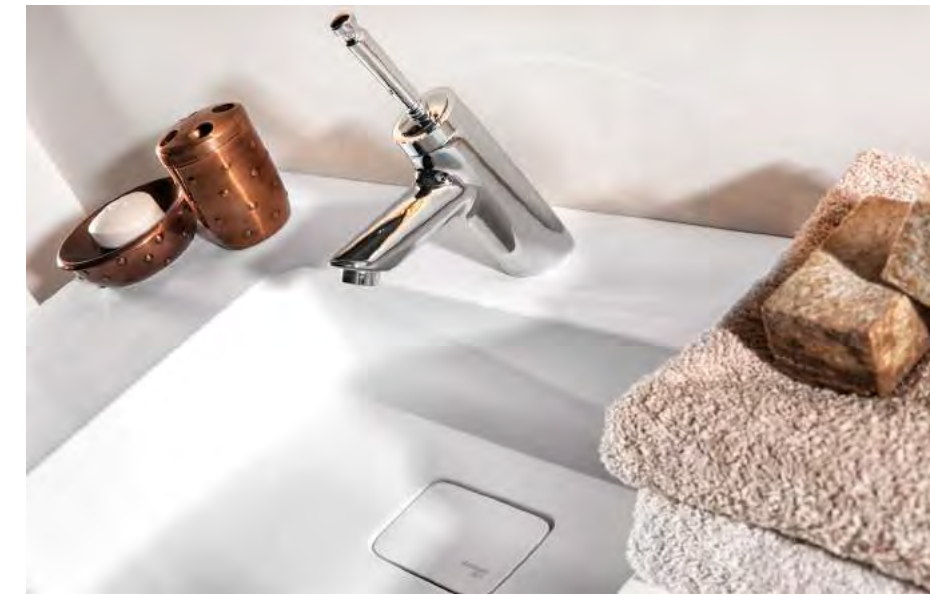

Radius

Composizione - 15

Sink Cabinet
Led Light Mirror
Color Code

W(103,5) H(50) D(52) cm
W(102) H(65) cm
021 Anaconda Ginger