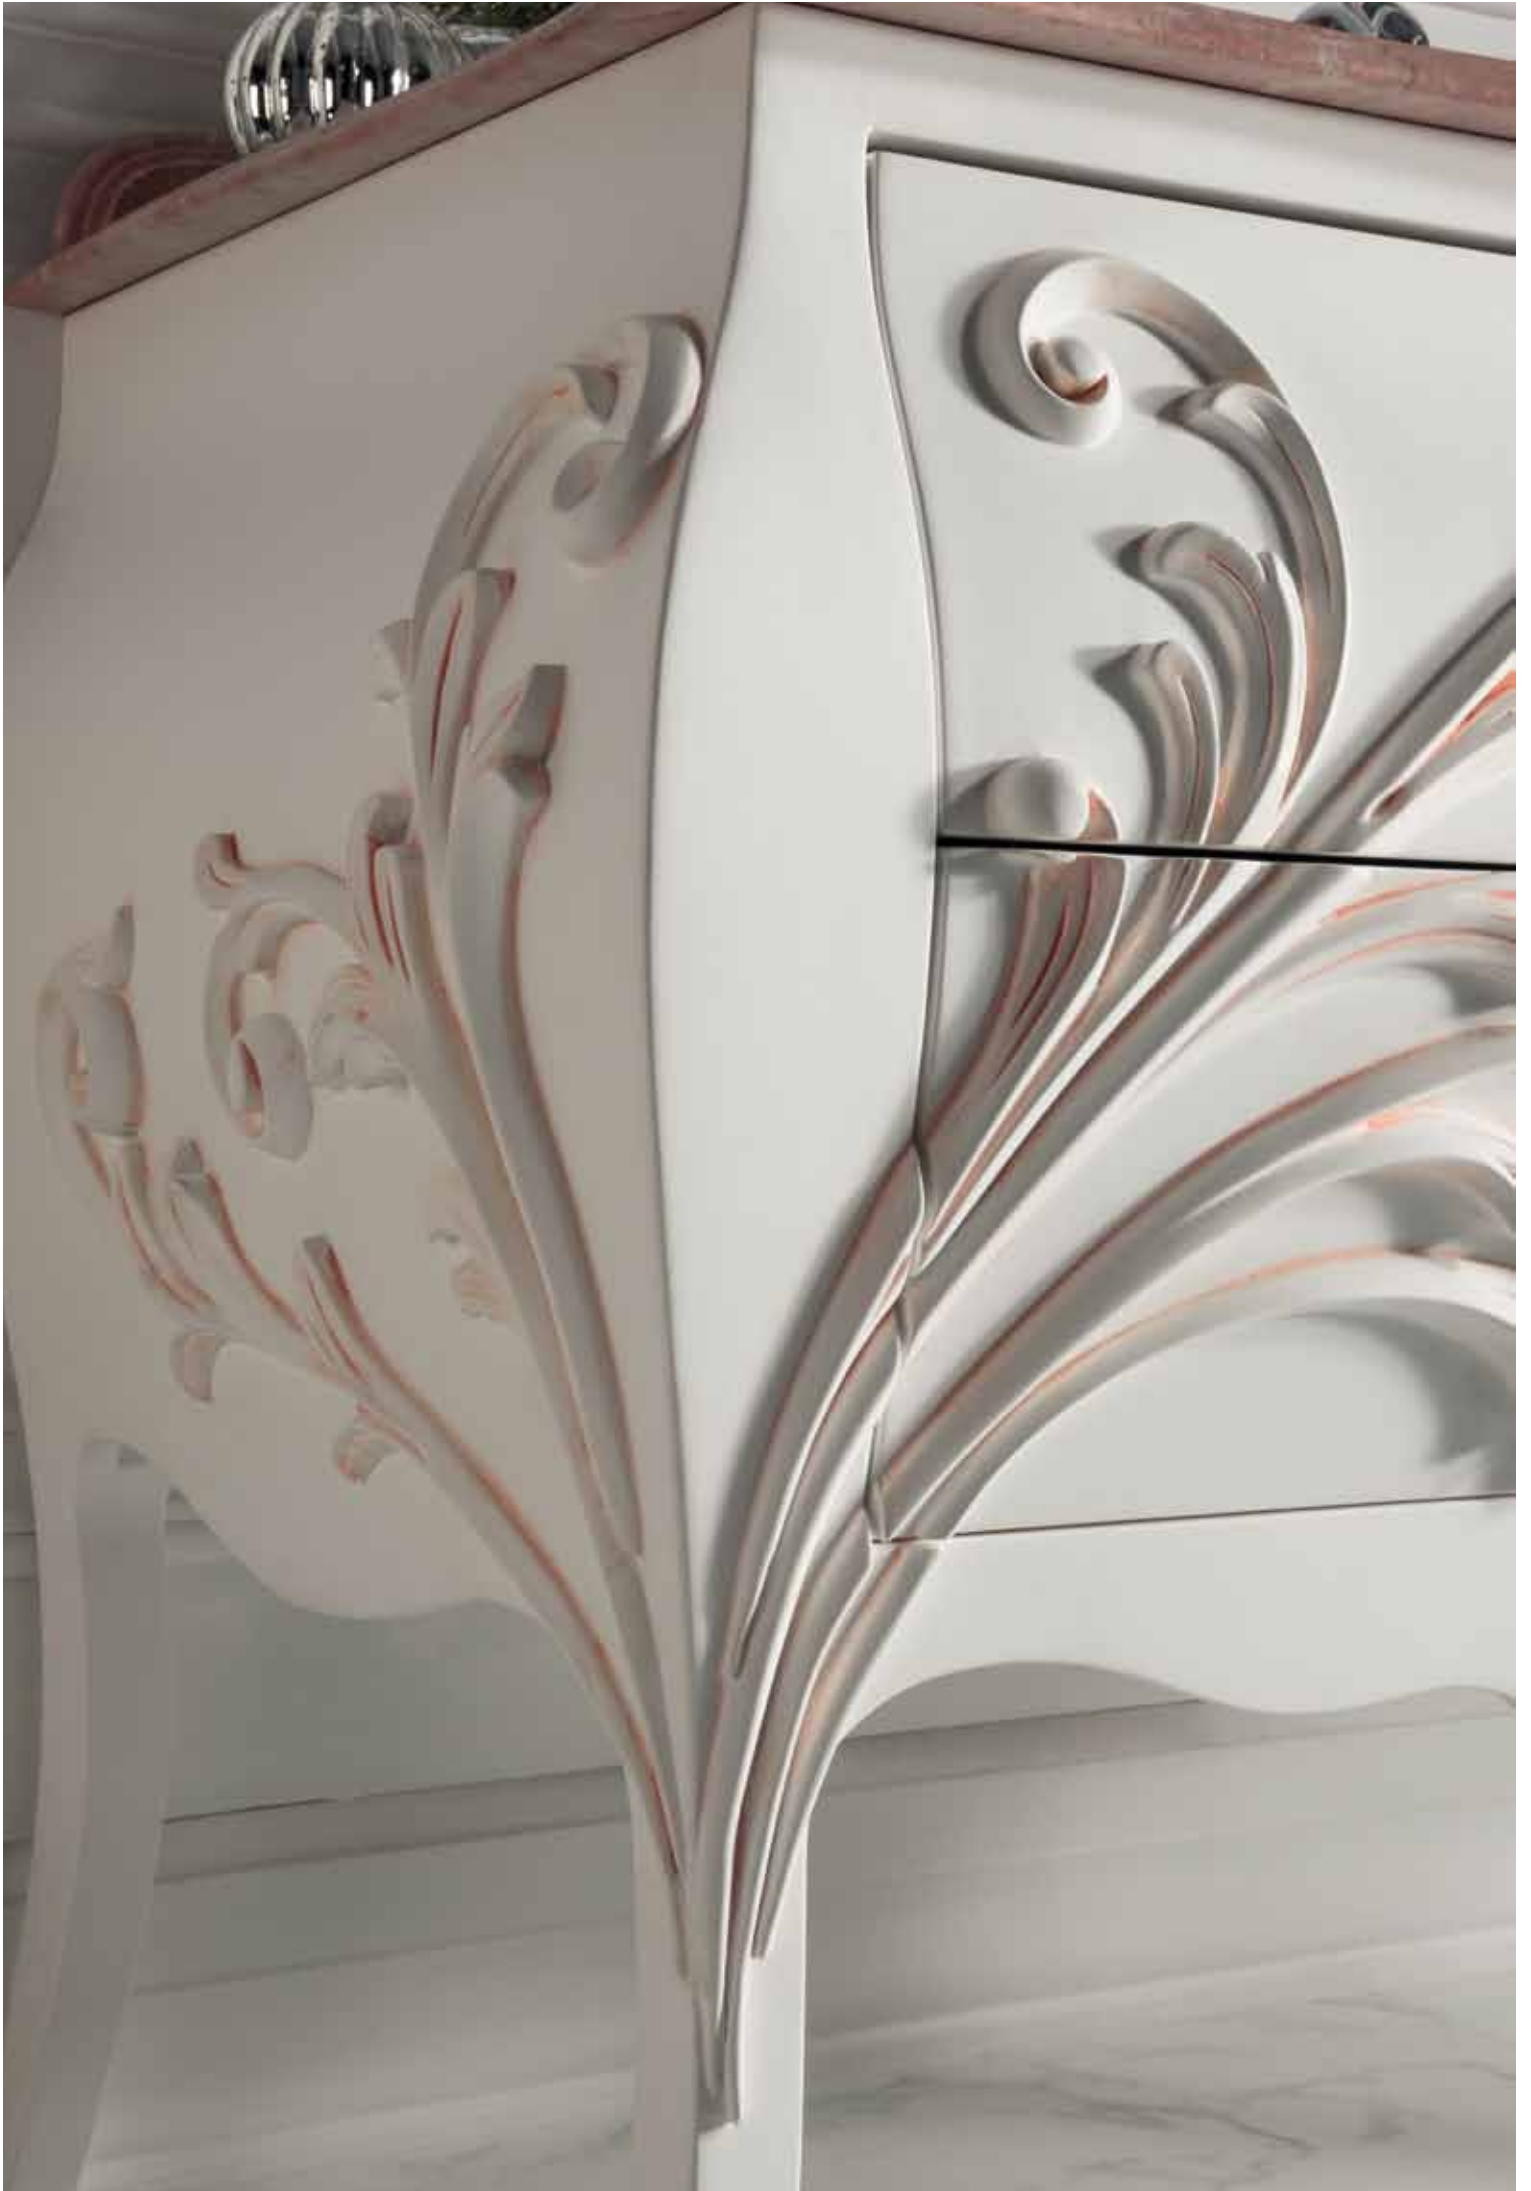

**Armadi Art®**  
ANTONIO  
VALANTI

MILANO • ISTANBUL • NEWYORK

*Andante*

**Armadi Art®**

ANTONIO  
VALANTI

MOBILI DA BAGNO

**Armadi Art**<sup>®</sup>  
ANTONIO  
VALANTI

MOBILI DA BAGNO

**Armadi Art**<sup>®</sup>  
ANTONIO  
VALANTI

*Queen*

**Armadi Art**<sup>®</sup>

ANTONIO  
VALANTI

A photograph of a classic interior. In the upper left, a chandelier with multiple white shades and crystal pendants hangs from the ceiling. The walls are covered in white, vertically oriented rectangular paneling. In the foreground, two floral-patterned armchairs with ornate, dark metal frames are positioned. The floor is a light-colored, reflective surface. A potted plant is visible on the right side of the frame.