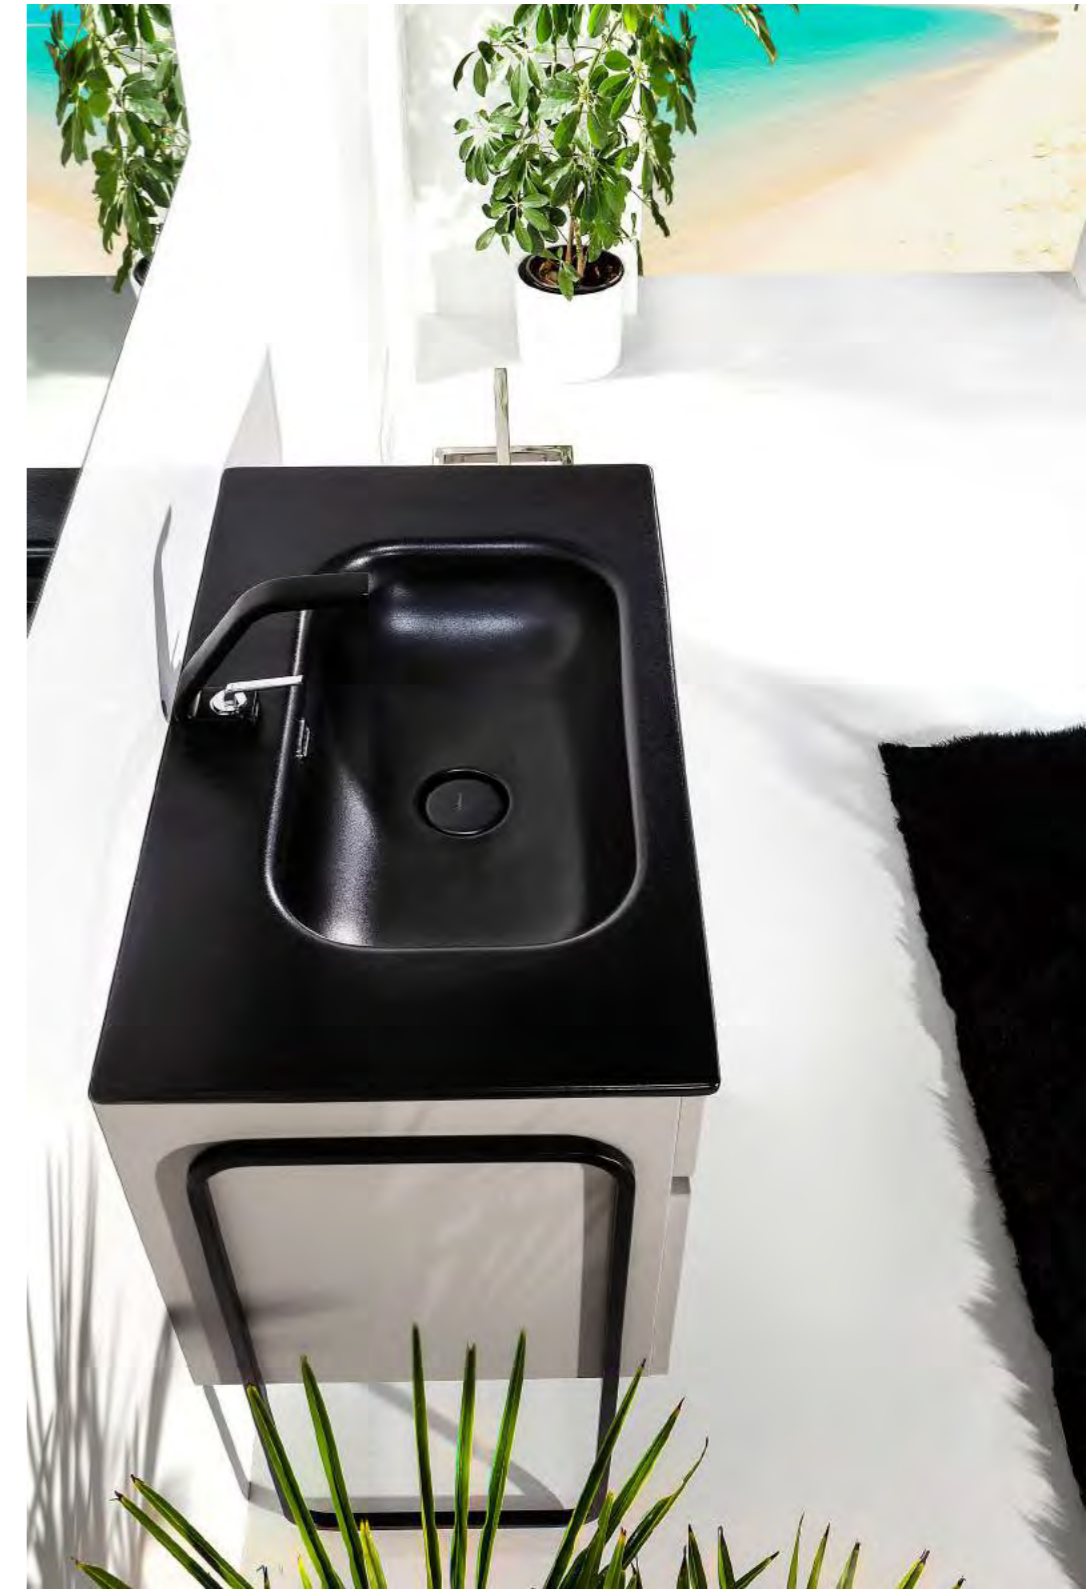

Composizione - 4

407 Mat Stone Grey

Grande

Composizione - 5

402 Mat Dust Grey

A high-angle, close-up photograph of a turquoise sea crashing against concrete blocks. The water is a deep, vibrant blue-green, and the splash is white and energetic. The sky is a pale, overcast blue with soft, grey clouds. The concrete blocks are dark and textured, forming a barrier in the foreground.