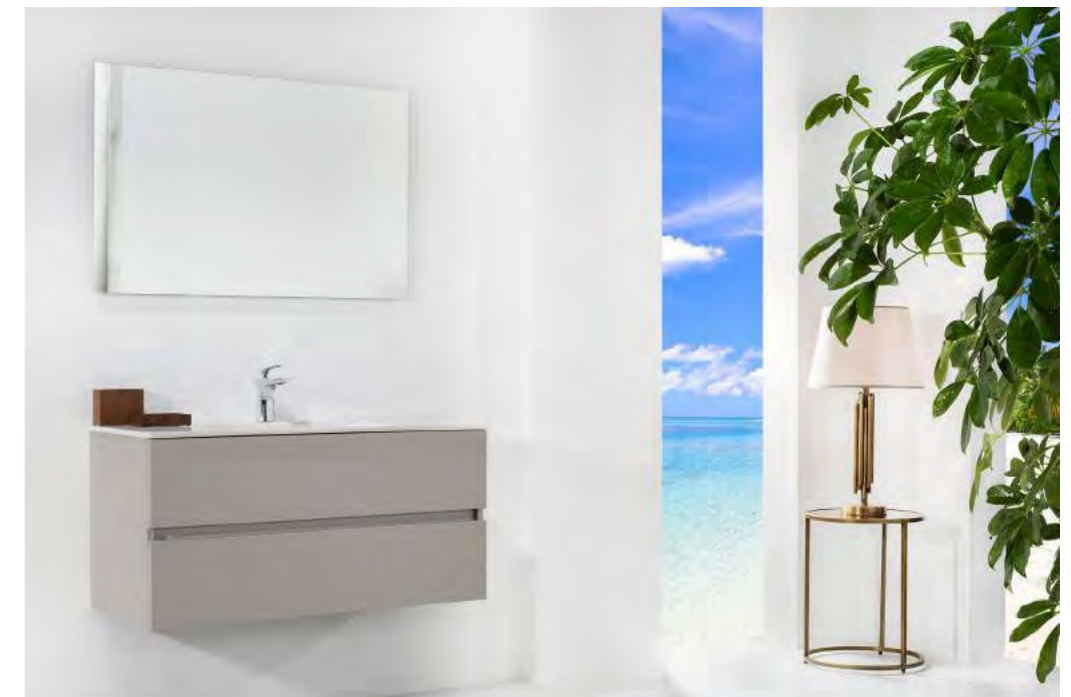

Due

Composizione - 7

406 Mat Cashmere

MILANO • ISTANBUL • NEWYORK