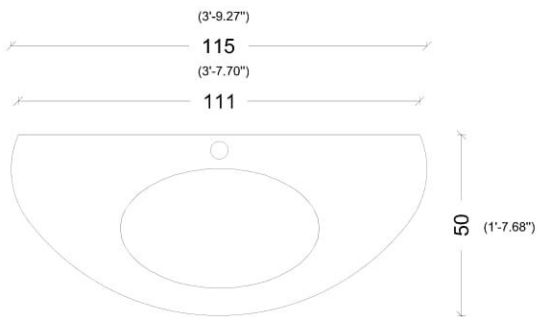

CLASSICO

COUNTERTOP TOP VIEW