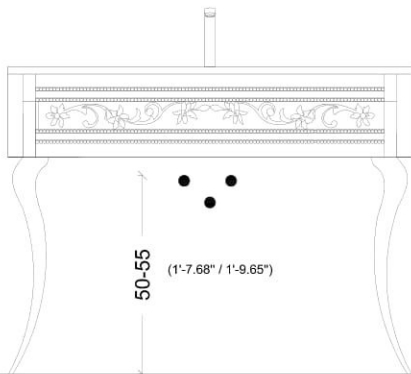

CLASSICO

COUNTERTOP TOP VIEW