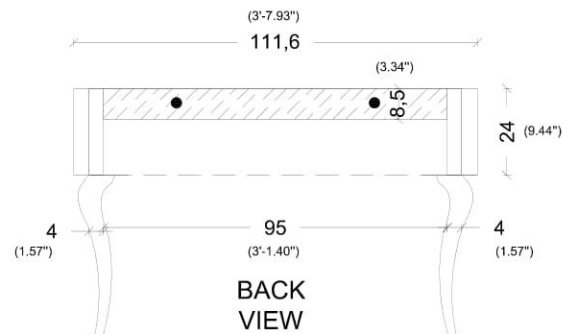

CLASSICO

COUNTERTOP TOP VIEW