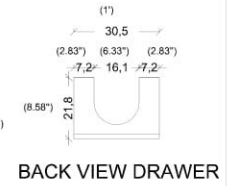

BACK VIEW

TOP VIEW

BACK VIEW DRAWER

FIABA 4K

MIRROR LATH

ALT ÇITA

BACK VIEW

BACK VIEW

TOP VIEW

BACK VIEW DRAWER