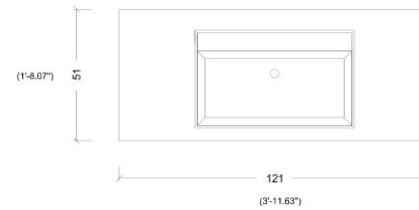

FIABA 2K

MIRROR LATH

BOTTOM LATH

TOP VIEW

BACK VIEW

FIABA 3K

MIRROR LATH

BOTTOM LATH

BACK VIEW

TOP VIEW

BACK VIEW DRAWER

FIABA 4K

MIRROR LATH

ALT ÇITA

BACK VIEW

BACK VIEW

TOP VIEW

BACK VIEW DRAWER